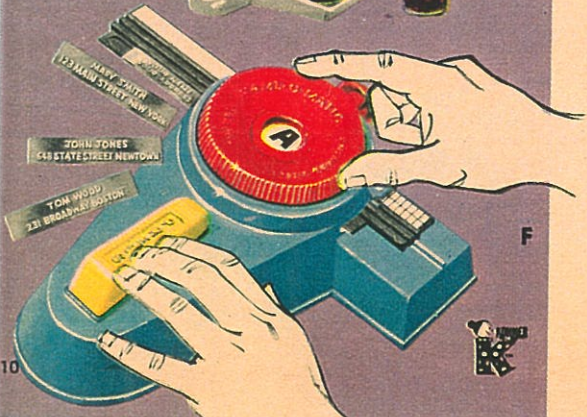

# Skill Developing Fun for Everyone . . .

**STAX—177 PC. BUILDING TOY:** Magic grip clip builds action models that roll on wheels in just minutes. Even toddlers can build wagons, houses, forts, cars, and many other toys. Set contains: 7 different sizes of staxstix designed for color-match building, grip clips, wheels, and axles.

No. 2 Intermediate Set by Orange **2.77**  
No. 1 Beginner's Set—117 Pieces **1.78**

**A—DR. KILDARE MEDICAL KIT:** Is packed with safe, medical play items including poly medical bag, microscope, apothecary jars, realistic skeleton replicas and much more.

No. 1362 By Hassenfeld **2.92**

**B—TAMMY YOUNG NURSE MEDICAL KIT:** Everything the young nurse needs to care for her doll family. Includes microscope, apothecary jars, realistic skeleton replicas and poly medical bag.