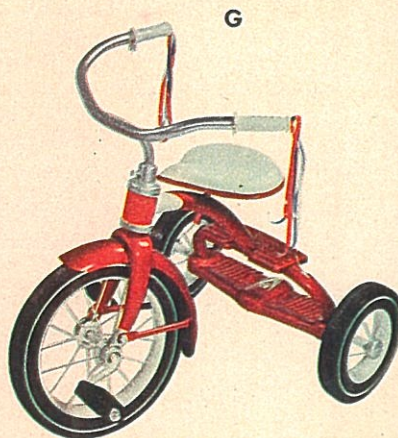

**FUN, EDUCATIONAL TOO!**

**A — LAUREL AND HARDY ELECTRIC DRAWING SET**— Stimulates creative imagination for ages 5 to 12. Draw, color these Characters.

No. 1281—  
By Lakeside ..... 9.00

**B — 12 INCH GLOBE**— Accurately detailed! Mounted at correct 23½ inch inclination. 64 page "Outer Space and World Globe" handbook.

**F—COASTER WAGON**— Makes their fondest dreams come true. 34 inch steel body with no rough edges. Smooth moving rubber tired wheels. A thrill to own.

No. 19F  
An Exceptional Buy

**G—VELOCIPEDES** — Every child loves to own their own body building velocipede. Rubber tired wheels for fast, fast pedaling. Frame is well constructed to withstand rough wear. Available in 10", 12", and 16" front wheel sizes.

No. 19G .. Ask Our Price!

**H—AUTOMOBILE**—Just like Dad, children love to have their own automobile. It's exciting — it's thrilling — it's loads of safe fun as they drive up and down the sidewalk. 33 inches long.

No. 19H Check our Value.

C

D

E

**Schoenhut**  
MADE WITH THE NAME

F

G

H