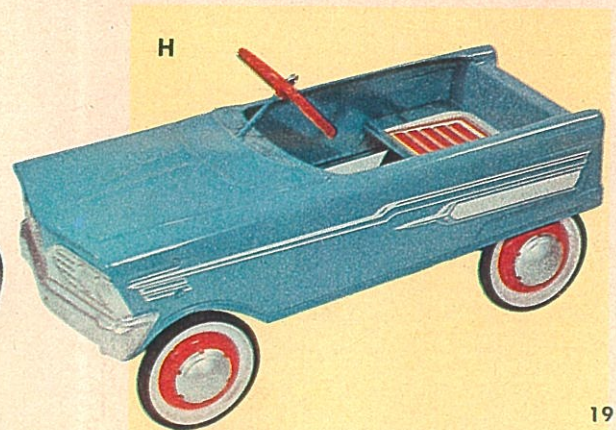

**F—COASTER WAGON**— Makes their fondest dreams come true. 34 inch steel body with no rough edges. Smooth moving rubber tired wheels. A thrill to own.

No. 19F  
An Exceptional Buy

**G—VELOCIPEDES** — Every child loves to own their own body building velocipede. Rubber tired wheels for fast, fast pedaling. Frame is well constructed to withstand rough wear. Available in 10", 12", and 16" front wheel sizes.

No. 19G .. Ask Our Price!

**H—AUTOMOBILE**—Just like Dad, children love to have their own automobile. It's exciting — it's thrilling — it's loads of safe fun as they drive up and down the sidewalk. 33 inches long.

No. 19H Check our Value.

C

D

E

**Schoenhut**  
MADE WITH THE NAME

F

G

H