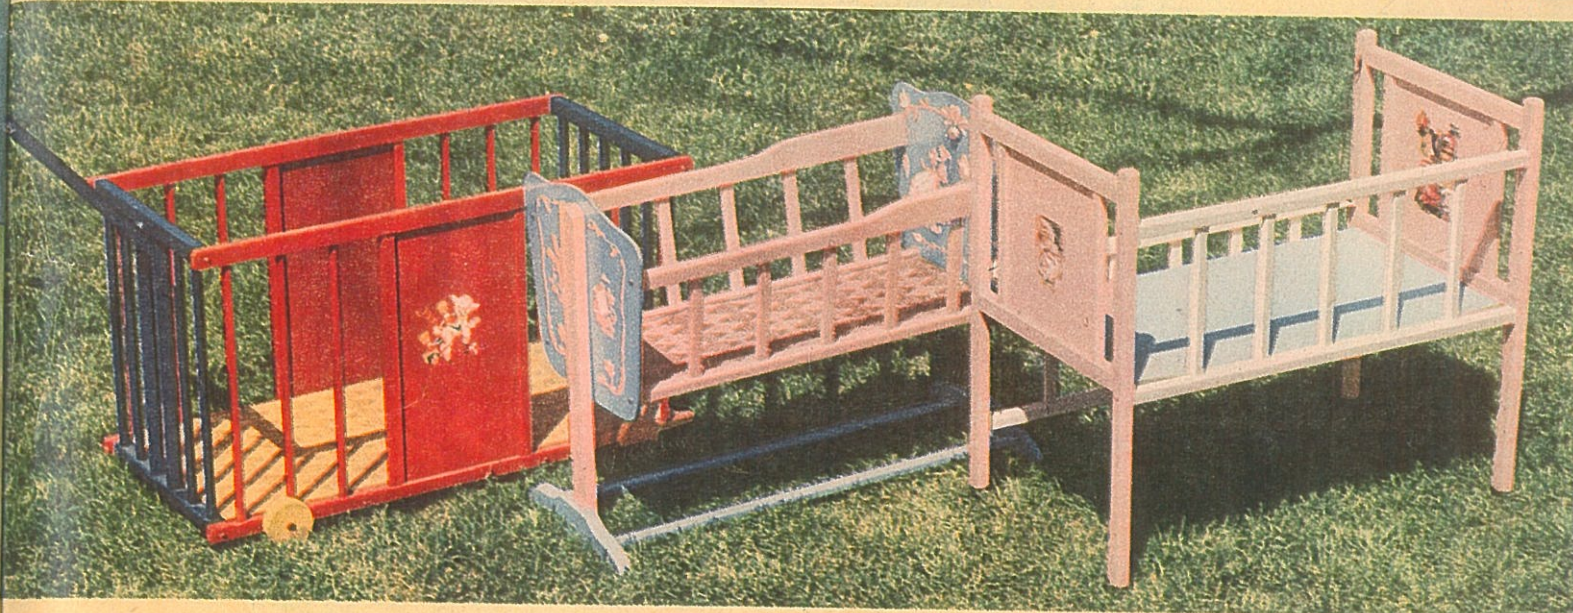

*Billy and Ruth Choose  
Transogram Toys to Play with  
all through the day!*

**TOY CHEST WAGON (1½ to 5 years)**

GRrrrrr-GRrrow! Pretend you're a lion in a cage when it's turned upside down! Help Mom by keeping your toys in it. 29¾ inches long. By Transogram.

Ask for 37BR1

**5.98**

**OLD COLONIAL SWINGING CRADLE (3 to 8 years)**

Rock-a-bye-baby! Swing your baby in sturdy blue and pink cradle. Cute decals on panels. Long wearing masonite mattress. For dolls up to 26 inches.

By Transogram. Ask for 37BR2 **5.98**

**DROP SIDE BASSINET (3 to 8 years)**

For the brand new doll baby—a cozy bassinet with drop side. Pink and white Masonite mattress. For your 24 inch dolls

By Transogram. Ask for 37BR3 **4.98**

**TAK-A-PEG DESKETTE (3 to 6 years)**

Practice your numbers, letters on the blackboard top. Peg board inside (192 holes) with pegs, hammer. Seat attached. 25½ inches long. By Transogram.

Ask for 37BR4 **5.98**