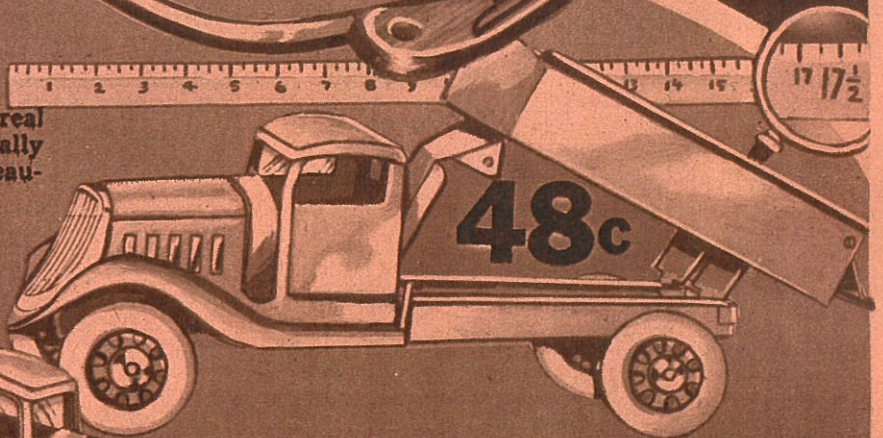

*This sled is fast as lightning
"A Perfect Beauty"*

We told Santa the sled approved by us had to "go like the wind." So Santa made this not only strong but fast. You oughta see it flash down the hills and around the curves. Grooved steel runners give greatest speed. Easy steering crossbar. Four steel braced knees give great strength. You'll have fun this winter.

\$1 19

*Lots
of fun with these*

**MINIATURE
STEEL FLOOR TOYS
DUMP TRUCK**

"Think of it—these toys are made of real automobile steel," says Billy. "Electrically welded, too. Streamline, of course, and beautifully finished. This dump truck is 17½ inches long in bright red enamel and has a rigid dumping device."

48c

48c

LADDER TRUCK

"A dandy fire-fighter," Billy comments. "It's big—18 inches long. Modern streamline design in every detail. Finished in bright red enamel. Truck has a cab and is equipped with 2 ladders. It is built strong to stand the strain of running to many, many fires. Will last for years—joints are electrically welded. No sharp corners; all edges are turned."