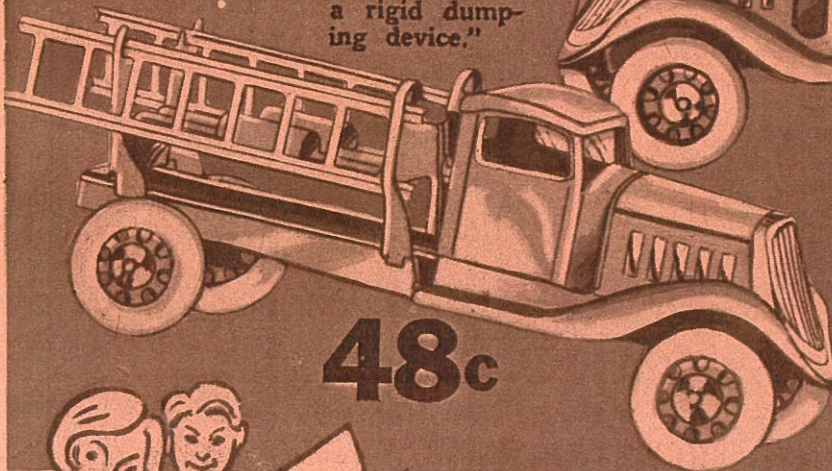

*This sled is fast as lightning
"A Perfect Beauty"*

We told Santa the sled approved by us had to "go like the wind." So Santa made this not only strong but fast. You oughta see it flash down the hills and around the curves. Grooved steel runners give greatest speed. Easy steering crossbar. Four steel braced knees give great strength. You'll have fun this winter.

\$1 19

*Lots
of fun with these*

**MINIATURE
STEEL FLOOR TOYS
DUMP TRUCK**

"Think of it—these toys are made of real automobile steel," says Billy. "Electrically welded, too. Streamline, of course, and beautifully finished. This dump truck is 17½ inches long in bright red enamel and has a rigid dumping device."

48c

48c

LADDER TRUCK

"A dandy fire-fighter," Billy comments. "It's big—18 inches long. Modern streamline design in every detail. Finished in bright red enamel. Truck has a cab and is equipped with 2 ladders. It is built strong to stand the strain of running to many, many fires. Will last for years—joints are electrically welded. No sharp corners; all edges are turned."