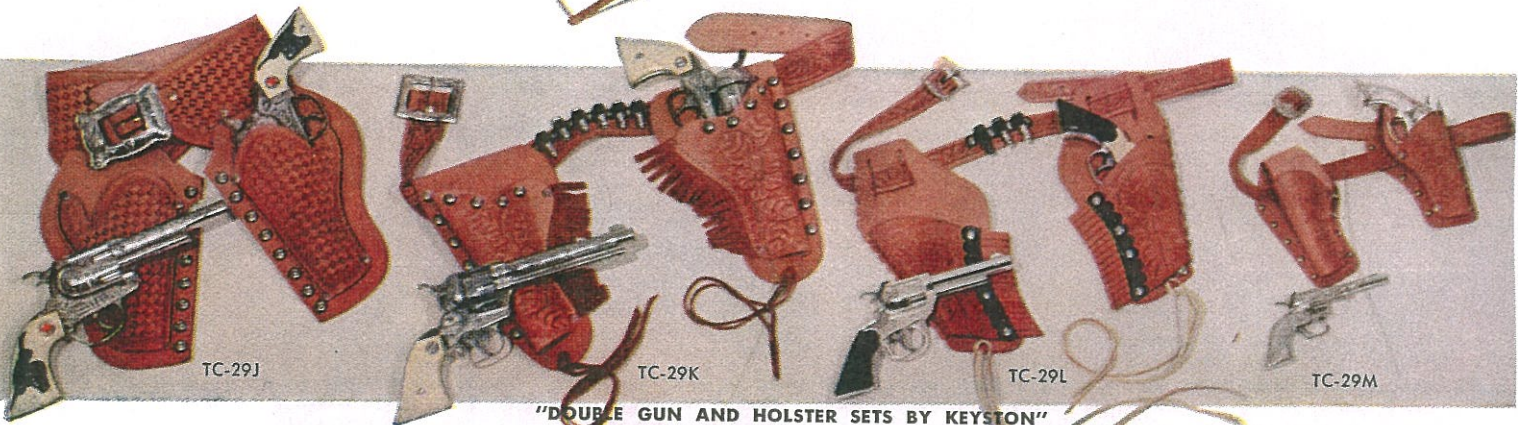

TC-29J

TC-29K

TC-29L

TC-29M

"DOUBLE GUN AND HOLSTER SETS BY KEYSTON"

T29-J—BASKET WEAVE HOLSTER SET (6-12 years). Authentically Western raised design makes this top grain saddle leather holster set a prized gift. Two 50-shot repeater guns. **4.98**

T29-K—DELUXE HOLSTER SET (6-12 years). Richly embossed top grain California saddle leather set has leather fringe and rawhide leg ties. Twin Stallion .38 "fanning" guns; 6 nickel bullets. **7.98**

T29-L—FRINGED HOLSTER SET (3-7 years). Rawhide leg ties hold securely for a quick draw. Top grain russet saddle leather. Two pony repeating guns; 3 nickel bullets, Western buckle. **2.98**

T29-M—MINIATURE HOLSTER SET (1-2½ years). Twin Pal guns in embossed russet California top grain saddle leather. The set comes gift-boxed to delight pint-sized deputy sheriffs. **1.98**