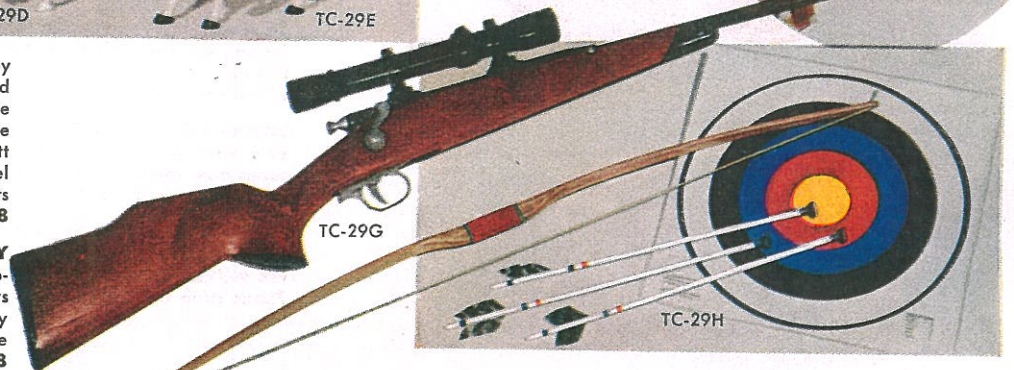

T29-D—COCHISE of "Broken Arrow" **3.98**

T29-E—ROY ROGERS **3.98**

T29-F—FANNER "50" SMOKING CAP PISTOL (4-12 years) by Mattel. "Fanning" with free hand or triggering single shots, a junior lawman can let go 50 roll caps from his "horn-handle" revolver. Lustrous, smoking barrel. Strong die-cast construction. Revolving cylinder. 10¾" long. **2.50**

* Maximum shrinkage 1%

TC-29B

TC-29A

TC-29F

T29-G—HUNTER'S TELESCOPE RIFLE by L. Marx (6-15 years). This beauty looks and operates like the high-powered hunting rifle from which it is modeled, even to the telescope sight. Secret cap reservoir at butt end. Of heavy acetate with black steel barrel. 36" long, 7½" telescope. With its own carrying case. **4.98**

T29-H—SHERWOOD FOREST ARCHERY SET by R. Wilson (6-12 years). Safe rubber tips on the three 18" feathered arrows stick to target for easy scoring. Hickory bow measures 46", has persimmon handle and comfortable red velour grip. **1.98**