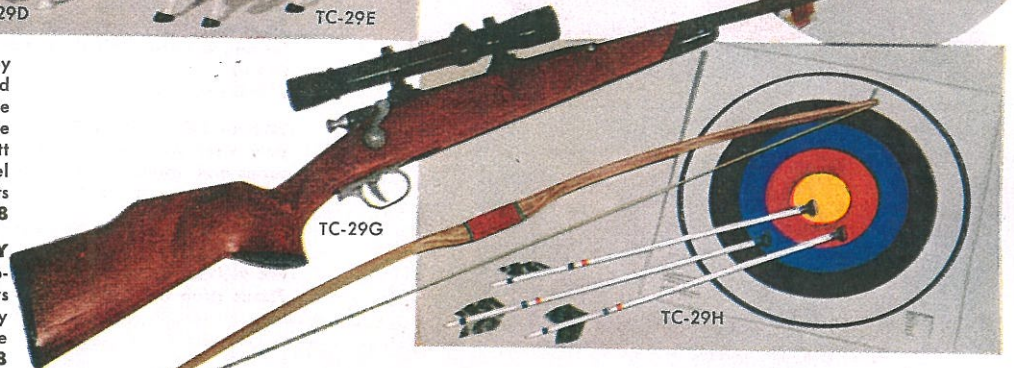

T29-D—COCHISE of "Broken Arrow" **3.98**

T29-E—ROY ROGERS **3.98**

T29-F—FANNER "50" SMOKING CAP PISTOL (4-12 years) by Mattel. "Fanning" with free hand or triggering single shots, a junior lawman can let go 50 roll caps from his "horn-handle" revolver. Lustrous, smoking barrel. Strong die-cast construction. Revolving cylinder. 10¾" long. **2.50**

* Maximum shrinkage 1%

TC-29B

TC-29A

TC-29F

T29-G—HUNTER'S TELESCOPE RIFLE by L. Marx (6-15 years). This beauty looks and operates like the high-powered hunting rifle from which it is modeled, even to the telescope sight. Secret cap reservoir at butt end. Of heavy acetate with black steel barrel. 36" long, 7½" telescope. With its own carrying case. **4.98**

T29-H—SHERWOOD FOREST ARCHERY SET by R. Wilson (6-12 years). Safe rubber tips on the three 18" feathered arrows stick to target for easy scoring. Hickory bow measures 46", has persimmon handle and comfortable red velour grip. **1.98**