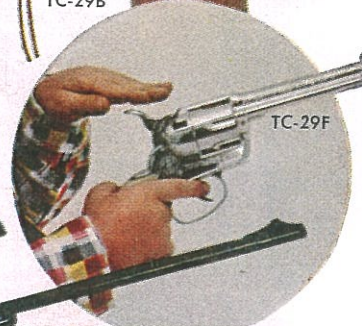

TV AND MOVIE FIGURES (all ages) by Hartland. Hand painted collector's models stimulate active, imaginative play. 9½" tall; made of durable plastic. Figures, saddles etc. are removable.

T29-C—LONE RANGER **3.98**

T29-D—COCHISE of "Broken Arrow" **3.98**

T29-E—ROY ROGERS **3.98**

T29-F—FANNER "50" SMOKING CAP PISTOL (4-12 years) by Mattel. "Fanning" with free hand or triggering single shots, a junior lawman can let go 50 roll caps from his "horn-handle" revolver. Lustrous, smoking barrel. Strong die-cast construction. Revolving cylinder. 10¾" long. **2.50**

* Maximum shrinkage 1%

TC-29B

TC-29A

TC-29F

T29-G—HUNTER'S TELESCOPE RIFLE by L. Marx (6-15 years). This beauty looks and operates like the high-powered hunting rifle from which it is modeled, even to the telescope sight. Secret cap reservoir at butt end. Of heavy acetate with black steel barrel. 36" long, 7½" telescope. With its own carrying case. **4.98**

T29-H—SHERWOOD FOREST ARCHERY SET by R. Wilson (6-12 years). Safe rubber tips on the three 18" feathered arrows stick to target for easy scoring. Hickory bow measures 46", has persimmon handle and comfortable red velour grip. **1.98**