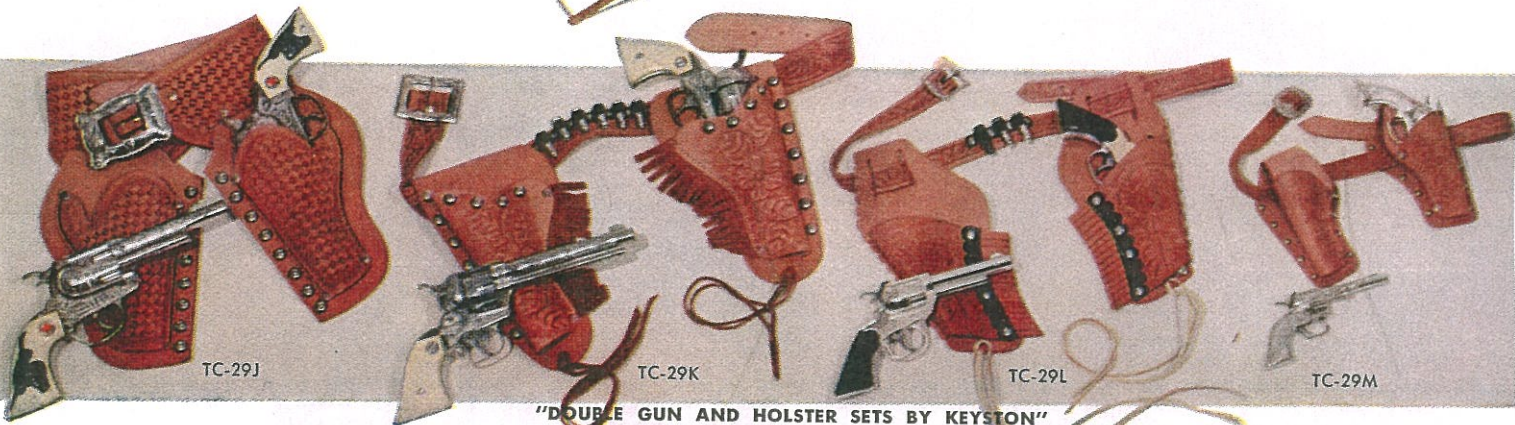

TC-29J

TC-29K

TC-29L

TC-29M

"DOUBLE GUN AND HOLSTER SETS BY KEYSTON"

T29-J—BASKET WEAVE HOLSTER SET (6-12 years). Authentically Western raised design makes this top grain saddle leather holster set a prized gift. Two 50-shot repeater guns. **4.98**

T29-K—DELUXE HOLSTER SET (6-12 years). Richly embossed top grain California saddle leather set has leather fringe and rawhide leg ties. Twin Stallion .38 "fanning" guns; 6 nickel bullets. **7.98**

T29-L—FRINGED HOLSTER SET (3-7 years). Rawhide leg ties hold securely for a quick draw. Top grain russet saddle leather. Two pony repeating guns; 3 nickel bullets, Western buckle. **2.98**

T29-M—MINIATURE HOLSTER SET (1-2½ years). Twin Pal guns in embossed russet California top grain saddle leather. The set comes gift-boxed to delight pint-sized deputy sheriffs. **1.98**