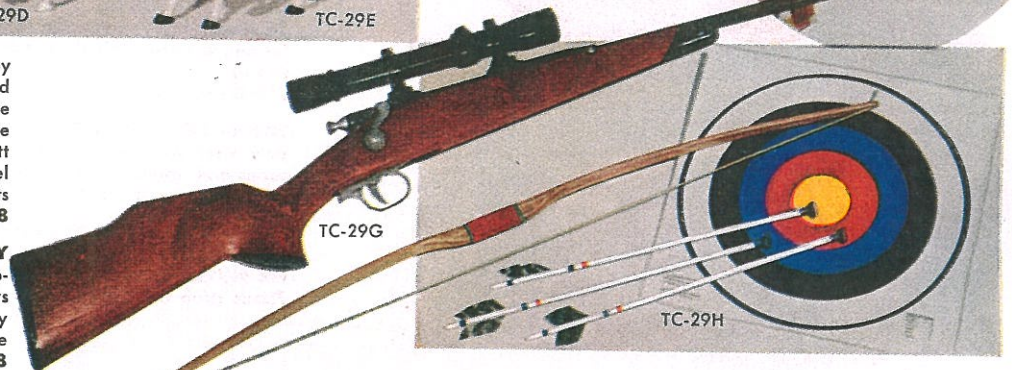

T29-D—COCHISE of "Broken Arrow" **3.98**

T29-E—ROY ROGERS **3.98**

T29-F—FANNER "50" SMOKING CAP PISTOL (4-12 years) by Mattel. "Fanning" with free hand or triggering single shots, a junior lawman can let go 50 roll caps from his "horn-handle" revolver. Lustrous, smoking barrel. Strong die-cast construction. Revolving cylinder. 10¾" long. **2.50**

* Maximum shrinkage 1%

TC-29B

TC-29A

TC-29F

T29-G—HUNTER'S TELESCOPE RIFLE by L. Marx (6-15 years). This beauty looks and operates like the high-powered hunting rifle from which it is modeled, even to the telescope sight. Secret cap reservoir at butt end. Of heavy acetate with black steel barrel. 36" long, 7½" telescope. With its own carrying case. **4.98**

T29-H—SHERWOOD FOREST ARCHERY SET by R. Wilson (6-12 years). Safe rubber tips on the three 18" feathered arrows stick to target for easy scoring. Hickory bow measures 46", has persimmon handle and comfortable red velour grip. **1.98**