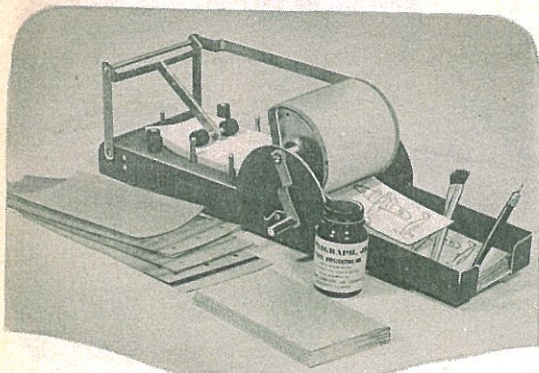

Fleet Assembly Kit

Dupligraph, Jr.

**No. 3-95—Fleet Assembly Kit**—Another perfect set for the beginner—there's no cutting necessary to build these five famous navy boats ranging in scale 1/32" to 1/64" to the foot and 11 to 12 1/4" in length. Natural wood parts are pre-shaped, need only simple assembling, and everything is included. Make up the Battleship California, Aircraft Carrier Yorktown, Indianapolis Cruiser, Submarine Nautilus, and Destroyer Warrington. Shipping weight 3 lbs. \$1.65

**No. 4-75—Dupligraph, Jr.**—A real rotary stencil duplicator—a miniature of the one used in Dad's office, but no typewriter is required. Children can write, print, draw or trace on the stencil whatever is to be duplicated, such as comics, announcements, invitations, tickets, news bulletins, etc. The machine is precision made, self-feeding and will print over 2,000 copies per hour. It measures 17 1/4 x 4 1/2 x 5" high. The following equipment is included: 6 stencils, duplicating ink, stylus, brush and a quantity of paper. An excellent gift that is different. Shipping weight 6 lbs. \$9.50

**No. 4-38—Detect-O-Ray**—This is in effect an automatic electric switch which will operate, without the aid of the human hand, objects requiring not more than 6 volts A.C. The ventilated black metal cabinet casts a light beam hardly visible (electric eye fashion) across a reasonable space to a reflecting mirror. Whenever this light beam is broken by any passing object current is automatically supplied to a receptacle and from this receptacle current may be supplied to bells, lights, etc. This device may be put to many practical-uses but certainly every boy's workshop should have one. The cabinet is 6 1/2 x 5 x 5" and comes complete with buzzer and mirror. Operates only on 110 volt 60 cycle A.C. Shipping weight 7 lbs. \$31.50