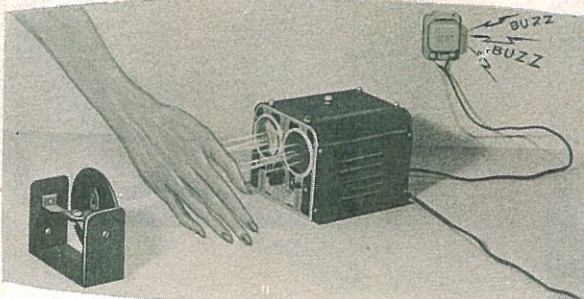

Detect-O-Ray