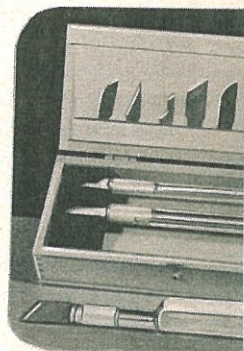

General Sherman Tank Kit

X-Acto Knife Chest