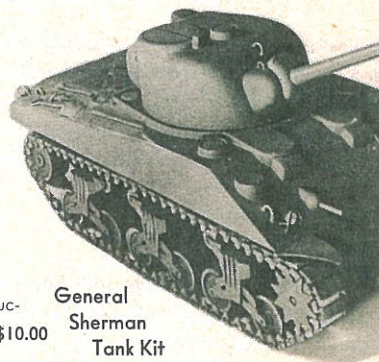

No. 3-95—Fleet Assembly Kit—Another perfect set for the beginner—there's no cutting necessary to build these five famous navy boats ranging in scale 1/32" to 1/64" to the foot and 11 to 12 1/4" in length. Natural wood parts are pre-shaped, need only simple assembling, and everything is included. Make up the Battleship California, Aircraft Carrier Yorktown, Indianapolis Cruiser, Submarine Nautilus, and Destroyer Warrington. Shipping weight 3 lbs. $1.65

No. 4-75—Dupligraph, Jr.—A real rotary stencil duplicator—a miniature of the one used in Dad's office, but no typewriter is required. Children can write, print, draw or trace on the stencil whatever is to be duplicated, such as comics, announcements, invitations, tickets, news bulletins, etc. The machine is precision made, self-feeding and will print over 2,000 copies per hour. It measures 17 1/4 x 4 1/2 x 5" high. The following equipment is included: 6 stencils, duplicating ink, stylus, brush and a quantity of paper. An excellent gift that is different. Shipping weight 6 lbs. $9.50

No. 4-38—Detect-O-Ray—This is in effect an automatic electric switch which will operate, without the aid of the human hand, objects requiring not more than 6 volts A.C. The ventilated black metal cabinet casts a light beam hardly visible (electric eye fashion) across a reasonable space to a reflecting mirror. Whenever this light beam is broken by any passing object current is automatically supplied to a receptacle and from this receptacle current may be supplied to bells, lights, etc. This device may be put to many practical-uses but certainly every boy's workshop should have one. The cabinet is 6 1/2 x 5 x 5" and comes complete with buzzer and mirror. Operates only on 110 volt 60 cycle A.C. Shipping weight 7 lbs. $31.50