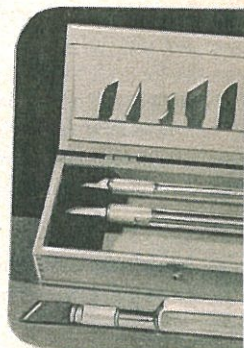

General Sherman Tank Kit

X-Acto Knife Chest