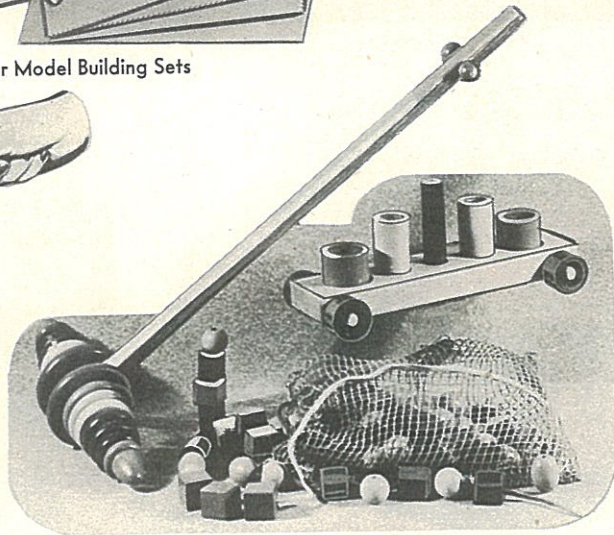

No. 11-48 Educational Group No. 5