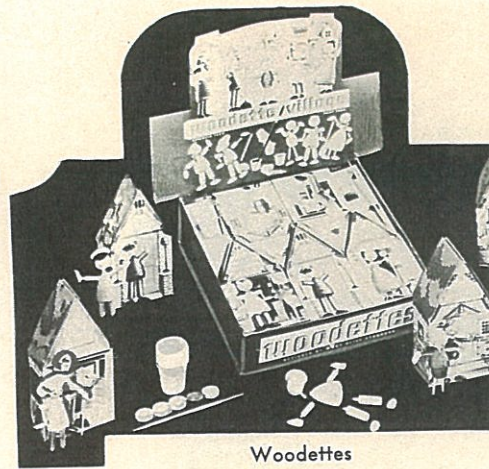

Architector Senior Model Building Sets

Woodettes

Bang-A-Way

No. 11-48 Educational Group No. 5

United Nations Costume Je

Story Book Blocks

No. 10-3—Bang-A-Way—For sheer fun and stimulation, here is something that will give youngsters much joy, when they take

the wooden mallet in hand and bang away. The child by pounding a peg into a hole caused another peg to appear from the opposite hole. It gives the youngster practice in muscular control and eye-hand co-

ordination. Sturdily built and complete with light wooden mallet. Shipping weight 5 lbs. \$2.00

No. 9-29—Story Book Blocks—A very versatile toy for nursery age children. Each book or block is solidly made of wood with the front and back covers hinged together making, when closed, a book measuring 1 x 4 3/4 x 5 3/4". There are 8 colorful books in each set with a colored picture and rhyme or story on each of the 4 surfaces of each book—32 pages in all. It's a library that can be turned into bridges, tunnels, houses, chairs, tables, etc., in endless array since the books open up and are rigid in an endless variety of angles. Shipping weight 5 lbs. \$6.50

No. 9-44—Woodettes—Putting together and then painting the Policeman, Farmer, Johnny, Maid, and Grocer will prove to be not only fun but educational as

well. Each figure averages 4" in height and is made out of hard white birch turned and bored to the dimension assuring perfect fit and balance. The set includes a house for each doll, 5 special water paints with brush and finishing. Shipping weight 4 lbs.