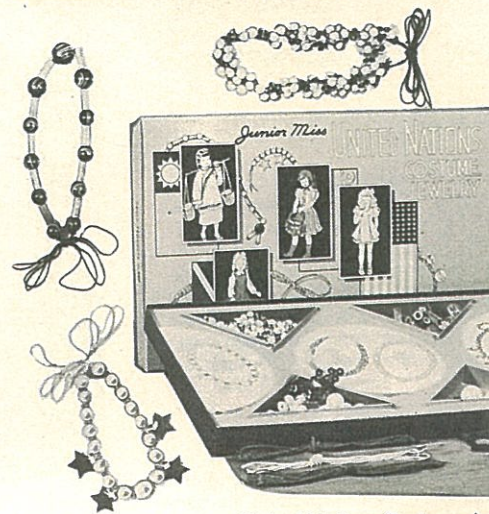

Woodettes

United Nations Costume Je