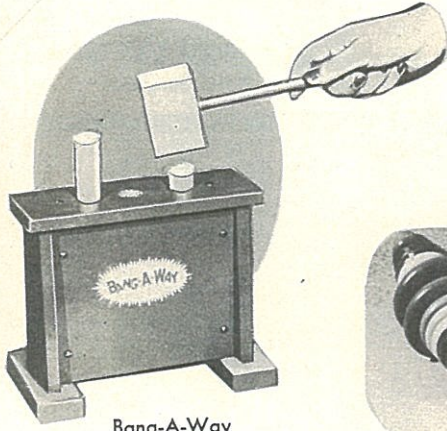

Bang-A-Way