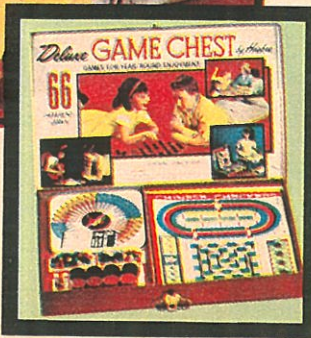

No. 24 By American Toy **3.86**

O—GAME-A-ROLA: The Plastic Portable Replayable Game. Great for travel. Complete with 2 rolls (136 in.) of plastic coated wipe-off games—16 new games to play, wipe-off and play again plus crayons, eraser cloth and answer sheet.

No. 527 By Eagle Toys **10.97**

DELUXE TREASURE CHEST OF GAMES: An ideal family game center. Includes chess, checkers, dominoes... 66 games in all. Handy carrying and storage case with handle.

No. 6131 By Hassenfeld **2.98**