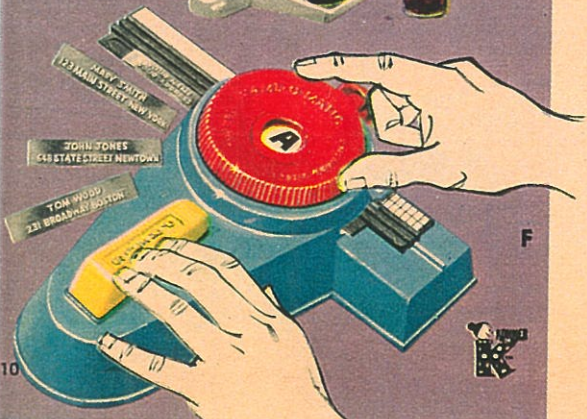

Skill Developing Fun for Everyone . . .

STAX—177 PC. BUILDING TOY: Magic grip clip builds action models that roll on wheels in just minutes. Even toddlers can build wagons, houses, forts, cars, and many other toys. Set contains: 7 different sizes of staxstix designed for color-match building, grip clips, wheels, and axles.

No. 2 Intermediate Set by Orange **2.77**
No. 1 Beginner's Set—117 Pieces **1.78**

A—DR. KILDARE MEDICAL KIT: Is packed with safe, medical play items including poly medical bag, microscope, apothecary jars, realistic skeleton replicas and much more.

No. 1362 By Hassenfeld **2.92**

B—TAMMY YOUNG NURSE MEDICAL KIT: Everything the young nurse needs to care for her doll family. Includes microscope, apothecary jars, realistic skeleton replicas and poly medical bag.

No. 1762 By Hassenfeld **2.92**

C—SKETCH A GRAPH with PANTOGRAPH: Enlarge or reduce almost any drawing . . . in color . . . in perfect proportion. Plastic Sketch A Graph has 4 arms, 3 different scales. Complete with 3 pens (red, green, blue), drawing paper, and sketch book.