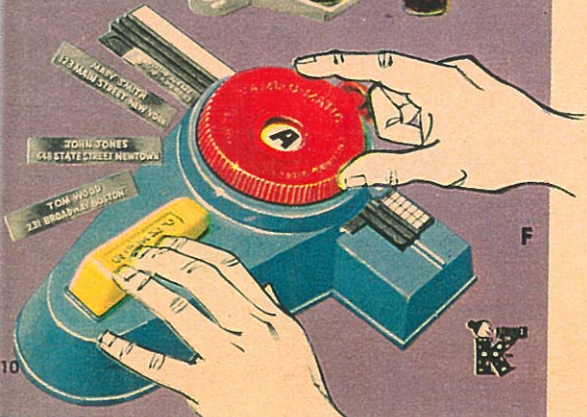

Skill Developing Fun for Everyone . . .

STAX—177 PC. BUILDING TOY: Magic grip clip builds action models that roll on wheels in just minutes. Even toddlers can build wagons, houses, forts, cars, and many other toys. Set contains: 7 different sizes of staxstix designed for color-match building, grip clips, wheels, and axles.

No. 2 Intermediate Set by Orange **2.77**
No. 1 Beginner's Set—117 Pieces **1.78**

A—DR. KILDARE MEDICAL KIT: Is packed with safe, medical play items including poly medical bag, microscope, apothecary jars, realistic skeleton replicas and much more.

No. 1362 By Hassenfeld **2.92**

B—TAMMY YOUNG NURSE MEDICAL KIT: Everything the young nurse needs to care for her doll family. Includes microscope, apothecary jars, realistic skeleton replicas and poly medical bag.