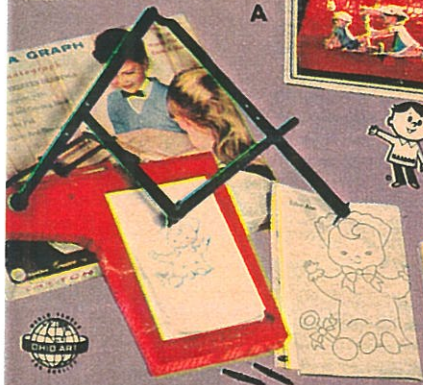

# Skill Developing Fun for Everyone . . .

**STAX—177 PC. BUILDING TOY:** Magic grip clip builds action models that roll on wheels in just minutes. Even toddlers can build wagons, houses, forts, cars, and many other toys. Set contains: 7 different sizes of staxstix designed for color-match building, grip clips, wheels, and axles.

No. 2 Intermediate Set by Orange **2.77**  
No. 1 Beginner's Set—117 Pieces **1.78**

**A—DR. KILDARE MEDICAL KIT:** Is packed with safe, medical play items including poly medical bag, microscope, apothecary jars, realistic skeleton replicas and much more.

No. 1362 By Hassenfeld **2.92**

**B—TAMMY YOUNG NURSE MEDICAL KIT:** Everything the young nurse needs to care for her doll family. Includes microscope, apothecary jars, realistic skeleton replicas and poly medical bag.

No. 503 By Ohio Art **2.92**

**D—WORLD OF COLOR PENCIL & PAINT SETS:** Contains large supply of Walt Disney's "Wonderful World of Color" characters, pre-sketched and numbered, plus pencils and water colors. 3 sets to choose from: Ludwig Von Drake, Pinocchio and Mickey Mouse.