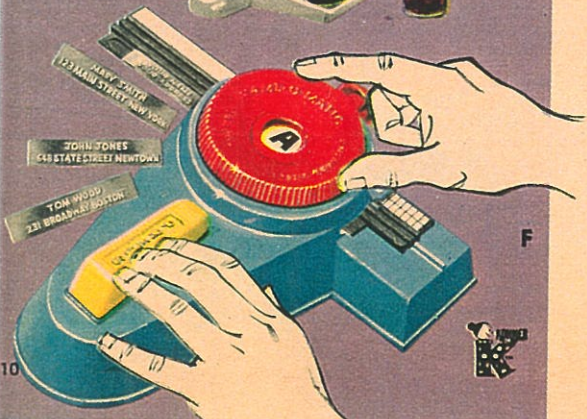

# Skill Developing Fun for Everyone . . .

**STAX—177 PC. BUILDING TOY:** Magic grip clip builds action models that roll on wheels in just minutes. Even toddlers can build wagons, houses, forts, cars, and many other toys. Set contains: 7 different sizes of staxstix designed for color-match building, grip clips, wheels, and axles.

No. 2 Intermediate Set by Orange **2.77**  
No. 1 Beginner's Set—117 Pieces **1.78**

**A—DR. KILDARE MEDICAL KIT:** Is packed with safe, medical play items including poly medical bag, microscope, apothecary jars, realistic skeleton replicas and much more.

No. 1362 By Hassenfeld **2.92**

**B—TAMMY YOUNG NURSE MEDICAL KIT:** Everything the young nurse needs to care for her doll family. Includes microscope, apothecary jars, realistic skeleton replicas and poly medical bag.

No. 1762 By Hassenfeld **2.92**

**C—SKETCH A GRAPH with PANTOGRAPH:** Enlarge or reduce almost any drawing . . . in color . . . in perfect proportion. Plastic Sketch A Graph has 4 arms, 3 different scales. Complete with 3 pens (red, green, blue), drawing paper, and sketch book.