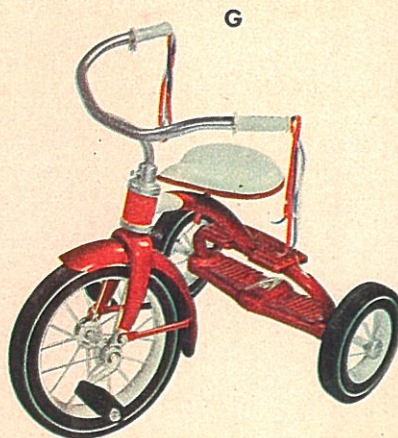

No. 150/25—
By Schoenhut .. East 6.00
West 6.50

E—TRAP DRUM SET—They'll learn rhythm! 20½ inch diameter drum, 9 inch drum, tom-tom, cymbal, triangle, bells.

No. 353—By Ohio Art
East 5.00 West 6.00

F—COASTER WAGON— Makes their fondest dreams come true. 34 inch steel body with no rough edges. Smooth moving rubber tired wheels. A thrill to own.

No. 19F
An Exceptional Buy

G—VELOCIPEDES — Every child loves to own their own body building velocipede. Rubber tired wheels for fast, fast pedaling. Frame is well constructed to withstand rough wear. Available in 10", 12", and 16" front wheel sizes.

No. 19G .. Ask Our Price!

H—AUTOMOBILE—Just like Dad, children love to have their own automobile. It's exciting — it's thrilling — it's loads of safe fun as they drive up and down the sidewalk. 33 inches long.

No. 19H Check our Value.

C

D

E

Schoenhut
MADE WITH THE NAME

F

G

H