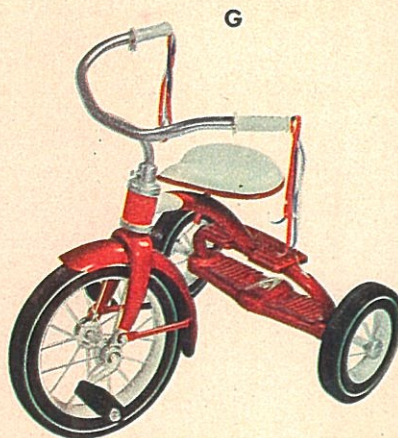

No. 150/25—
By Schoenhut .. East 6.00
West 6.50

E—TRAP DRUM SET—They'll learn rhythm! 20½ inch diameter drum, 9 inch drum, tom-tom, cymbal, triangle, bells.

No. 353—By Ohio Art
East 5.00 West 6.00

F—COASTER WAGON— Makes their fondest dreams come true. 34 inch steel body with no rough edges. Smooth moving rubber tired wheels. A thrill to own.

No. 19F
An Exceptional Buy

G—VELOCIPEDES — Every child loves to own their own body building velocipede. Rubber tired wheels for fast, fast pedaling. Frame is well constructed to withstand rough wear. Available in 10", 12", and 16" front wheel sizes.

No. 19G .. Ask Our Price!

H—AUTOMOBILE—Just like Dad, children love to have their own automobile. It's exciting—it's thrilling—it's loads of safe fun as they drive up and down the sidewalk. 33 inches long.

No. 19H Check our Value.

C

D

E

F

G

H

Schoenhut
MADE WITH THE NAME