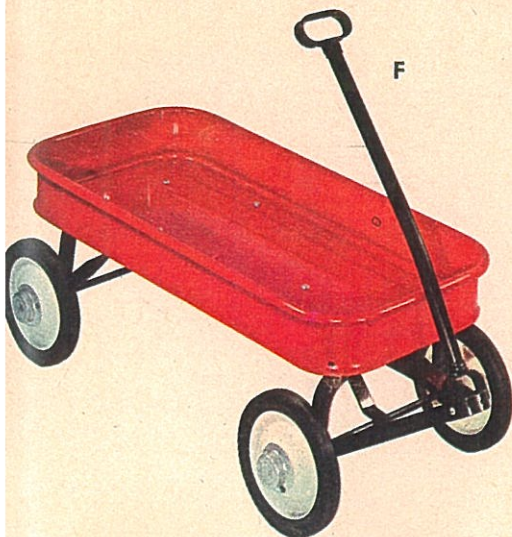

FUN, EDUCATIONAL TOO!

A — LAUREL AND HARDY ELECTRIC DRAWING SET— Stimulates creative imagination for ages 5 to 12. Draw, color these Characters.

No. 1281—
By Lakeside 9.00

B — 12 INCH GLOBE— Accurately detailed! Mounted at correct 23½ inch inclination. 64 page "Outer Space and World Globe" handbook.

No. T-1225—By Cram 7.00

C — SPINET PIANO AND BENCH—Start them early! Thirty keys, precision steel piano wires. Color chart, music book. 24 inch high piano.

No. 6230—By Schoenhut
Priced for You!

D—BABY GRAND PIANO— 25 keys, precision tone rods. Blue and ivory. Color chart and music book. 13½ inches wide.

No. 150/25—
By Schoenhut .. East 6.00
West 6.50

E—TRAP DRUM SET—They'll learn rhythm! 20½ inch diameter drum, 9 inch drum, tom-tom, cymbal, triangle, bells.

No. 353—By Ohio Art
East 5.00 West 6.00

F—COASTER WAGON— Makes their fondest dreams come true. 34 inch steel body with no rough edges. Smooth moving rubber tired wheels. A thrill to own.

No. 19F
An Exceptional Buy

G—VELOCIPEDES — Every child loves to own their own body building velocipede. Rubber tired wheels for fast, fast pedaling. Frame is well constructed to withstand rough wear. Available in 10", 12", and 16" front wheel sizes.

No. 19G .. Ask Our Price!

H—AUTOMOBILE—Just like Dad, children love to have their own automobile. It's exciting — it's thrilling — it's loads of safe fun as they drive up and down the sidewalk. 33 inches long.

No. 19H Check our Value.

Schoenhut
MADE WITH THE NAME

F