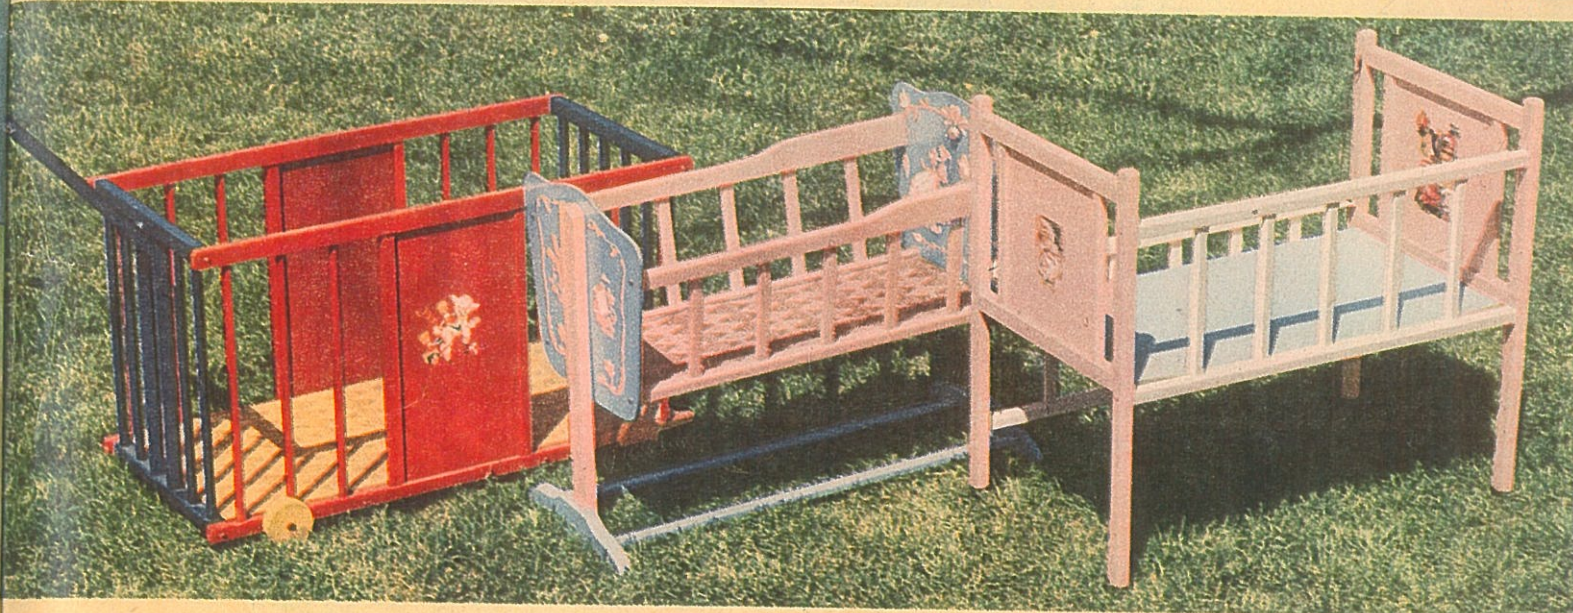

*Billy and Ruth Choose
Transogram Toys to Play with
all through the day!*

TOY CHEST WAGON (1½ to 5 years)

GRrrrr-GRrrow! Pretend you're a lion in a cage when it's turned upside down! Help Mom by keeping your toys in it. 29¾ inches long. By Transogram.

Ask for 37BR1

5.98

OLD COLONIAL SWINGING CRADLE (3 to 8 years)

Rock-a-bye-baby! Swing your baby in sturdy blue and pink cradle. Cute decals on panels. Long wearing masonite mattress. For dolls up to 26 inches.

By Transogram. Ask for 37BR2 **5.98**

DROP SIDE BASSINET (3 to 8 years)

For the brand new doll baby—a cozy bassinet with drop side. Pink and white Masonite mattress. For your 24 inch dolls

By Transogram. Ask for 37BR3 **4.98**

TAK-A-PEG DESKETTE (3 to 6 years)

Practice your numbers, letters on the blackboard top. Peg board inside (192 holes) with pegs, hammer. Seat attached. 25½ inches long. By Transogram.

Ask for 37BR4 **5.98**