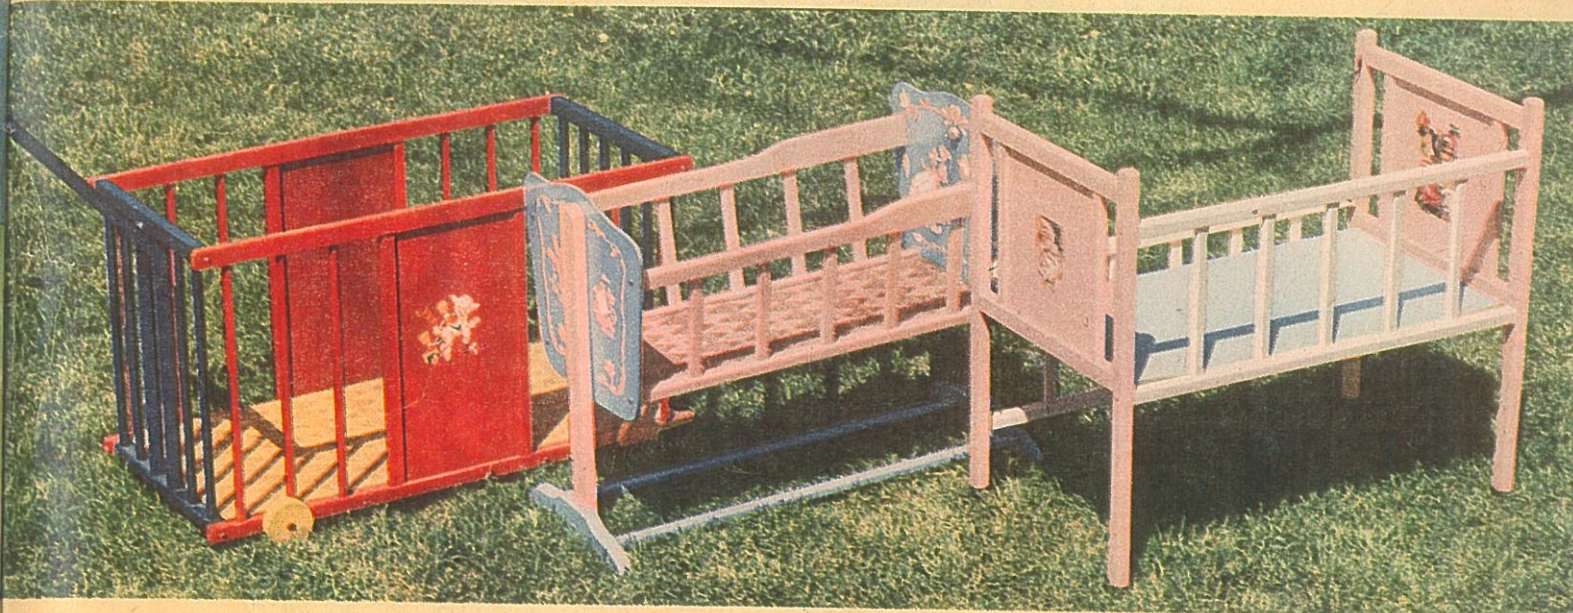

*Billy and Ruth Choose
Transogram Toys to Play with
all through the day!*

TOY CHEST WAGON (1½ to 5 years)

GRrrrrr-GRrrow! Pretend you're a lion in a cage when it's turned upside down! Help Mom by keeping your toys in it. 29¾ inches long. By Transogram.

Ask for 37BR1

5.98

OLD COLONIAL SWINGING CRADLE (3 to 8 years)

Rock-a-bye-baby! Swing your baby in sturdy blue and pink cradle. Cute decals on panels. Long wearing masonite mattress. For dolls up to 26 inches.

By Transogram. Ask for 37BR2 **5.98**

DROP SIDE BASSINET (3 to 8 years)

For the brand new doll baby—a cozy bassinet with drop side. Pink and white Masonite mattress. For your 24 inch dolls

By Transogram. Ask for 37BR3 **4.98**

TAK-A-PEG DESKETTE (3 to 6 years)

Practice your numbers, letters on the blackboard top. Peg board inside (192 holes) with pegs, hammer. Seat attached. 25½ inches long. By Transogram.

Ask for 37BR4 **5.98**