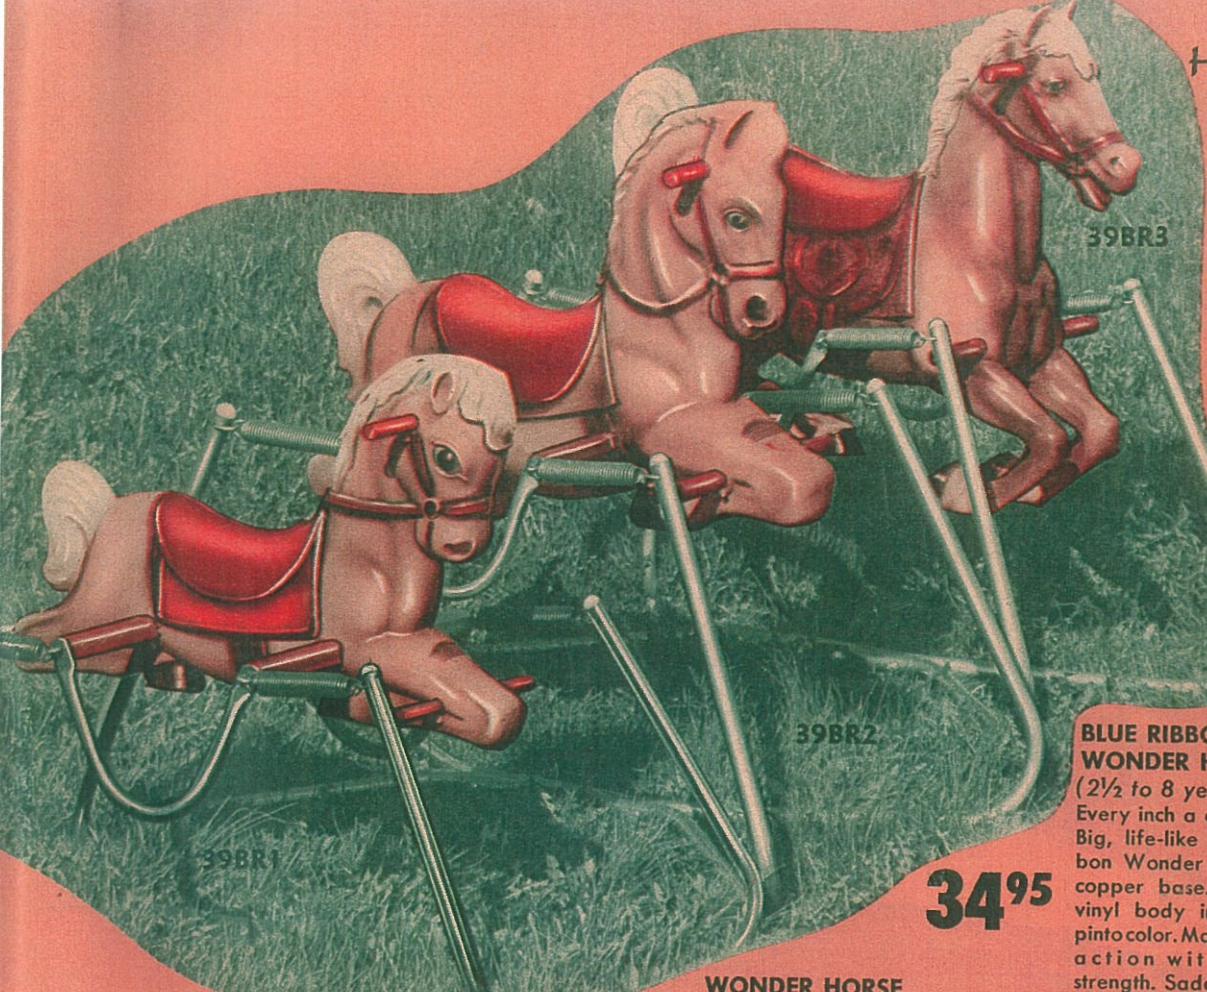

HOWDY, PARDNER!  
NEED A HORSE?

**BLUE RIBBON  
WONDER HORSE**  
(2½ to 8 years)

Every inch a champion! Big, life-like Blue Ribbon Wonder Horse on copper base. Durable vinyl body in spotted pinto color. Magicspring action with extra strength. Saddle height 25½ inches. By Wonder Horse. Ask for 39BR3.

**34<sup>95</sup>**

**WONDER HORSE  
DELUXE (1 to 7 years)**

Jump on for the ride of your life! A beauty in Palomino color. Extra tough plastic body with heavy duty springs. Copper colored base. Saddle height 25 inches. By Wonder Horse. Ask for 39BR2.

**27<sup>95</sup>**

**WONDER MARE (1 to 5 years)**

Yipee-Yi-Yea-Yi-O! Body molded of quality, high-strength plastic. Golden Palomino color. Rocks and bounces with magic spring action. Brown metal base. Saddle height 19½ inches. By Wonder Horse. Ask for 39BR1.

**6<sup>98</sup>**

**VELOCIPEDE (2 to 4 years)**

Travel in style on handsome bike with steel rear step deck for another passenger! Head frame of 2 inch steel tubing, 12 inch wheel. Also available in 10 inch for ages 2 and 3, and 16 inch wheel size for ages 3 to 5. Ask for 39BR5.