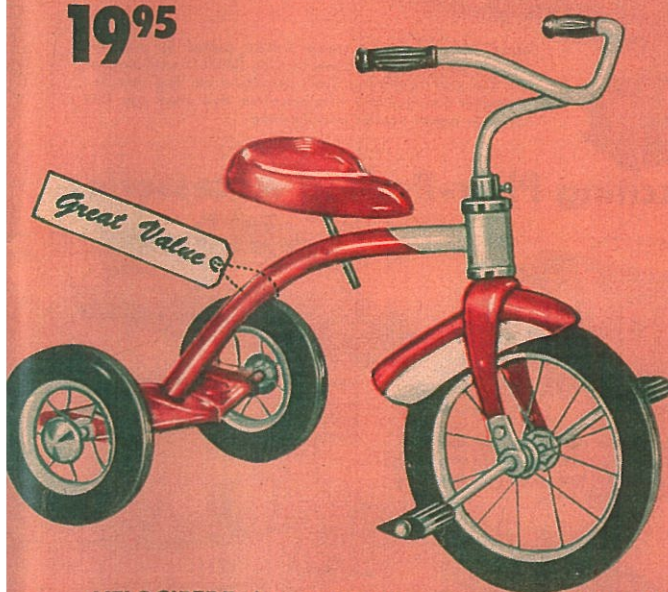

HOWDY, PARDNER!
NEED A HORSE?

**BLUE RIBBON
WONDER HORSE**
(2½ to 8 years)

Every inch a champion! Big, life-like Blue Ribbon Wonder Horse on copper base. Durable vinyl body in spotted pinto color. Magicspring action with extra strength. Saddle height 25½ inches. By Wonder Horse. Ask for 39BR3.

34⁹⁵

**WONDER HORSE
DELUXE (1 to 7 years)**

Jump on for the ride of your life! A beauty in Palomino color. Extra tough plastic body with heavy duty springs. Copper colored base. Saddle height 25 inches. By Wonder Horse. Ask for 39BR2.

27⁹⁵

WONDER MARE (1 to 5 years)

Yipee-Yi-Yea-Yi-O! Body molded of quality, high-strength plastic. Golden Palomino color. Rocks and bounces with magic spring action. Brown metal base. Saddle height 19½ inches. By Wonder Horse. Ask for 39BR1.

19⁹⁵

**MICKEY MANTLE
SWITCH HITTER**

(5 to 12 years)
Practice your hitting! Pitch balls to yourself from 11¼ inch high automatic pitching machine with 15 foot long tube end bulb control. Three unbreakable balls. By Irwin. Ask for 39BR4.

6⁹⁸

VELOCIPEDE (2 to 4 years)

Travel in style on handsome bike with steel rear step deck for another passenger! Head frame of 2 inch steel tubing, 12 inch wheel. Also available in 10 inch for ages 2 and 3, and 16 inch wheel size for ages 3 to 5. Ask for 39BR5.

GOLD TYPEWRITER

(5 to 10 years)
Type letters to Billy and Ruth, other friends with 11½ inch wide typewriter. Keyboard looks like real. Use standard size letterhead. Three ribbons included. Dial the letters. By Berwin. Ask for 39BR6.

3⁹⁸