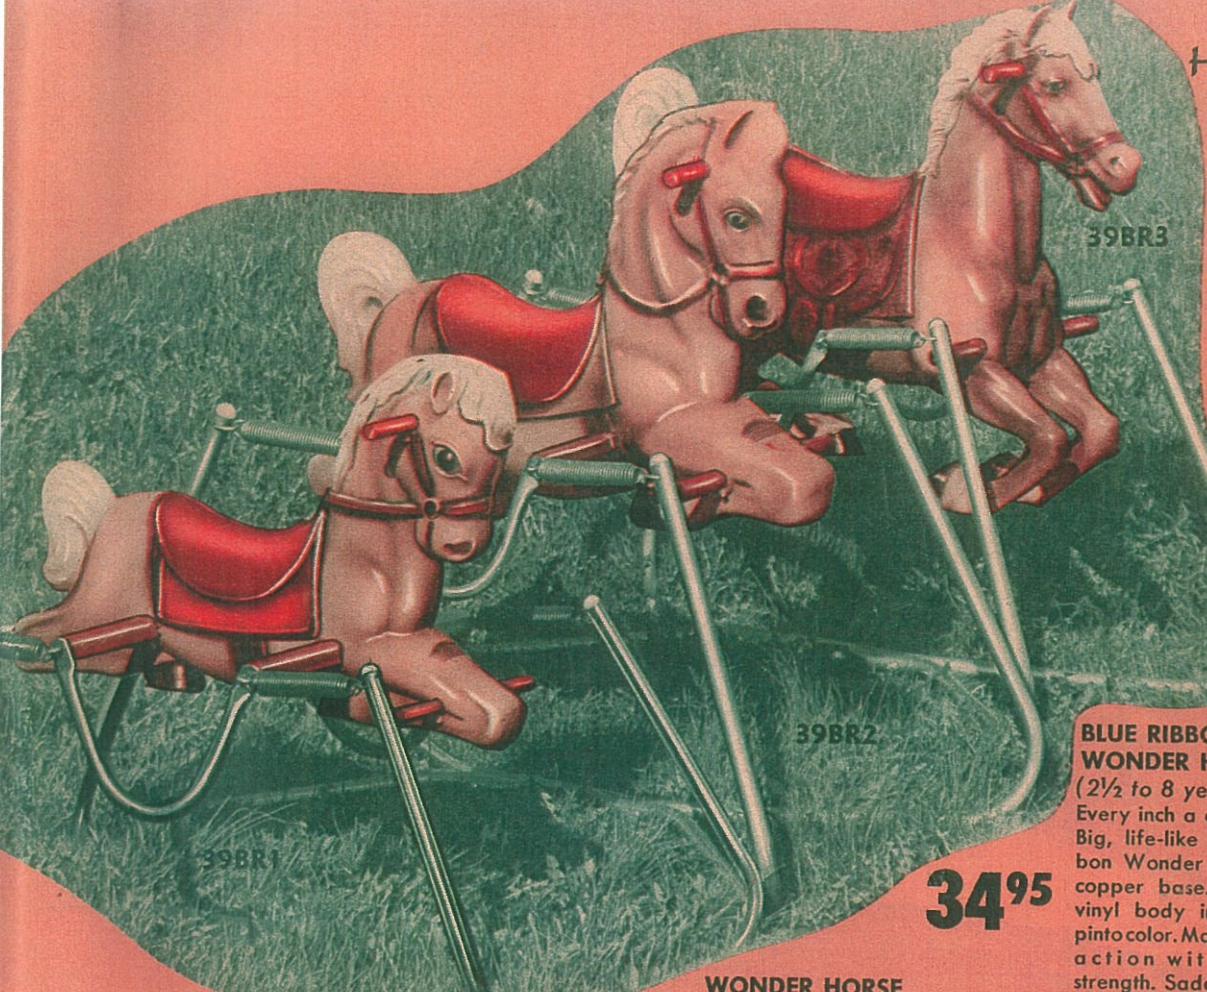

HOWDY, PARDNER!
NEED A HORSE?

**BLUE RIBBON
WONDER HORSE**
(2½ to 8 years)

Every inch a champion! Big, life-like Blue Ribbon Wonder Horse on copper base. Durable vinyl body in spotted pinto color. Magicspring action with extra strength. Saddle height 25½ inches. By Wonder Horse. Ask for 39BR3.

34⁹⁵

**WONDER HORSE
DELUXE (1 to 7 years)**

Jump on for the ride of your life! A beauty in Palomino color. Extra tough plastic body with heavy duty springs. Copper colored base. Saddle height 25 inches. By Wonder Horse. Ask for 39BR2.

27⁹⁵

WONDER MARE (1 to 5 years)

Yipee-Yi-Yea-Yi-O! Body molded of quality, high-strength plastic. Golden Palomino color. Rocks and bounces with magic spring action. Brown metal base. Saddle height 19½ inches. By Wonder Horse. Ask for 39BR1.

VELOCIPEDE (2 to 4 years)

Travel in style on handsome bike with steel rear step deck for another passenger! Head frame of 2 inch steel tubing, 12 inch wheel. Also available in 10 inch for ages 2 and 3, and 16 inch wheel size for ages 3 to 5. Ask for 39BR5.