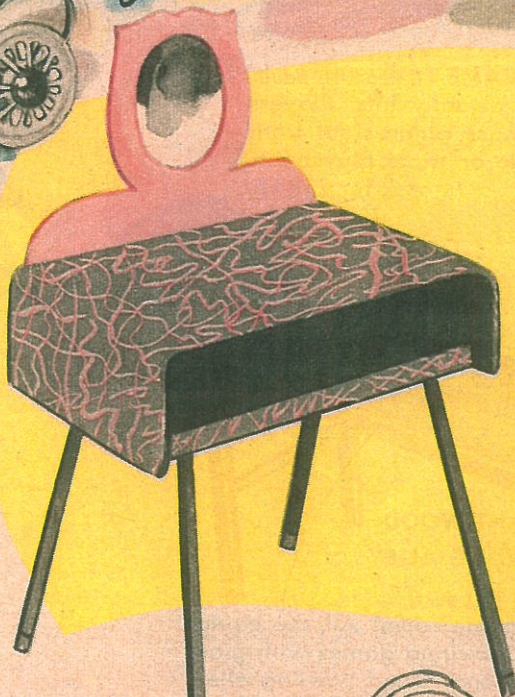

DOLL CARRIAGE
 (4 to 10 years)
 It will make a hit with Mom and baby! Tubular, 29 inch high handle. It rocks for "difficult" teething times! Adjustable shade on hood. Beautiful fabrics and colors. Brake. By South Bend.
 Ask for 28BR1.

DOLL CARRIAGE
 (2 to 6 years)
 You'll parade dolly with pride in this bright, colorful carriage. Match the color to her dress. It's a modern design with 22 inch high handle. By South Bend.
 Ask for 28BR2.

SOUTH BEND Toys

Amazing Value

RUTH'S CHOICE
 FOR LITTLE
 HOMEMAKERS

VANITY AND BENCH SET
 (2 to 5 years)
 For Milady Lovely! Detach framed mirror, it's a desk or play-table! Storage space for "beauty aids," games, records! 26 inches to top of mirror. Bench is 9 1/2 inches high. By Contemporary Products.
 Ask for 28BR3.

5.95

1.98

10 INCH HAT BOX (4 to 8 years)
 All the glamor of a real model's hat box and you can see through the lid! Zipper top closure. Patent plastic. Decorated border. By Travel Toy.
 Ask for 28BR4.

2.98