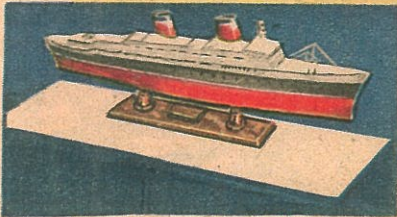

IT'S A WONDERFUL TOY...

IT'S **IDEAL**

998

S.S. UNITED STATES ASSEMBLY KIT

Assemble more than 200 pre-painted parts into the world's famous luxury ship. Wire it for light (included). Has lifeboats, davits, masts, pennants and funnels. Put it in your playroom! 28 inches long! By Ideal. Ask for **19BR1**.

498

JOE PALOOKA BOP BAG

POW! Learn Joe's own art of self-defense. It's Joe himself on this tough vinyl bag. Two 3-D boxing gloves squeak when hit. Has Inflato-Pump for easy inflations. 54 inches high. Knock him over! By Ideal. Ask for **19BR2**.

HOURS AND HOURS OF SUPER FUN

I'M ROBERT ROBOT. DRIVE ME AND STEER ME WHEREVER YOU CAN.

ROBERT THE TALKING ROBOT

He walks! He talks! He can clutch objects! Move him backwards and forward and turn him by remote control. He's tough, too! Big—14 inches tall. By Ideal. Ask for **19BR3**.