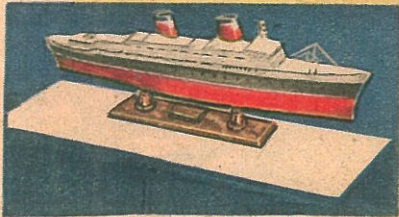

IT'S A WONDERFUL TOY...

IT'S **IDEAL**

S.S. UNITED STATES ASSEMBLY KIT

Assemble more than 200 pre-painted parts into the world's famous luxury ship. Wire it for light (included). Has lifeboats, davits, masts, pennants and funnels. Put it in your playroom! 28 inches long! By Ideal. Ask for **19BR1**.

998

498

JOE PALOOKA BOP BAG

POW! Learn Joe's own art of self-defense. It's Joe himself on this tough vinyl bag. Two 3-D boxing gloves squeak when hit. Has Inflato-Pump for easy inflations. 54 inches high. Knock him over! By Ideal. Ask for **19BR2**.

HOURS AND HOURS OF SUPER FUN

I'M ROBERT ROBOT. DRIVE ME AND STEER ME WHEREVER YOU CAN.

ROBERT THE TALKING ROBOT

He walks! He talks! He can clutch objects! Move him backwards and forward and turn him by remote control. He's tough, too! Big—14 inches tall. By Ideal. Ask for **19BR3**.