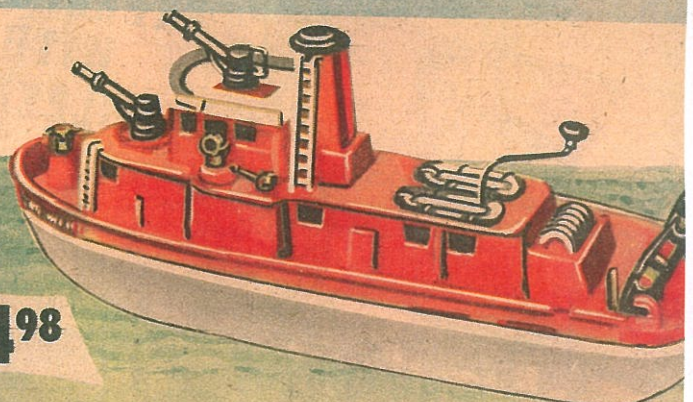

IT'S A WONDERFUL TOY...

IT'S **IDEAL**

998

S.S. UNITED STATES ASSEMBLY KIT

Assemble more than 200 pre-painted parts into the world's famous luxury ship. Wire it for light (included). Has lifeboats, davits, masts, pennants and funnels. Put it in your playroom! 28 inches long! By Ideal. Ask for **19BR1**.

HOURS AND HOURS OF SUPER FUN

ROBERT THE TALKING ROBOT

He walks! He talks! He can clutch objects! Move him backwards and forward and turn him by remote control. He's tough, too! Big—14 inches tall. By Ideal. Ask for **19BR3**.

598

TALKING TELEPHONE BANK

The Operator actually talks, asks for your number! What fun! It's a bank, too, and has slots for 5c, 10c and 25c coins. Almost 10 inches high. By Ideal. Ask for **19BR4**.

298

IDEAL

498

WATER SHOOTING MECHANICAL FIRE BOAT

There go the sirens! Man the pumps! Rotating fire guns pump out water in steady long-range streams. Metalized deck accessories. Life boat can be lowered into water. 15 inches long. By Ideal. Ask for **19BR5**.