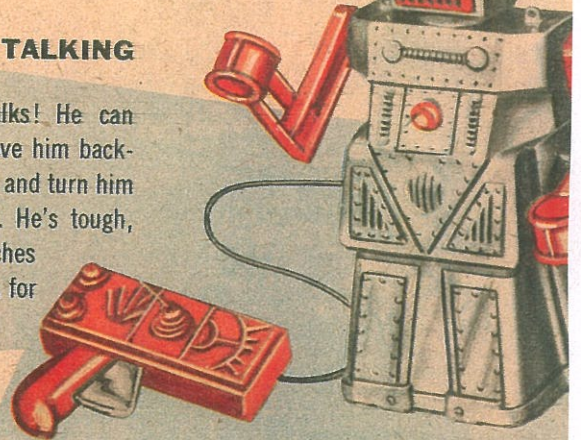

IT'S A WONDERFUL TOY...

IT'S **IDEAL**

S.S. UNITED STATES ASSEMBLY KIT

Assemble more than 200 pre-painted parts into the world's famous luxury ship. Wire it for light (included). Has lifeboats, davits, masts, pennants and funnels. Put it in your playroom! 28 inches long! By Ideal. Ask for **19BR1**.

998

498

JOE PALOOKA BOP BAG

POW! Learn Joe's own art of self-defense. It's Joe himself on this tough vinyl bag. Two 3-D boxing gloves squeak when hit. Has Inflato-Pump for easy inflations. 54 inches high. Knock him over! By Ideal. Ask for **19BR2**.

HOURS AND HOURS OF SUPER FUN

I'M ROBERT ROBOT. DRIVE ME AND STEER ME WHEREVER YOU CAN.

ROBERT THE TALKING ROBOT

He walks! He talks! He can clutch objects! Move him backwards and forward and turn him by remote control. He's tough, too! Big—14 inches tall. By Ideal. Ask for **19BR3**.

598

"WHAT NUMBER ARE YOU CALLING?"

IDEAL

TALKING TELEPHONE BANK

The Operator actually talks, asks for your number! What fun! It's a bank, too, and has slots for 5c, 10c and 25c coins. Almost 10 inches high. By Ideal. Ask for **19BR4**.