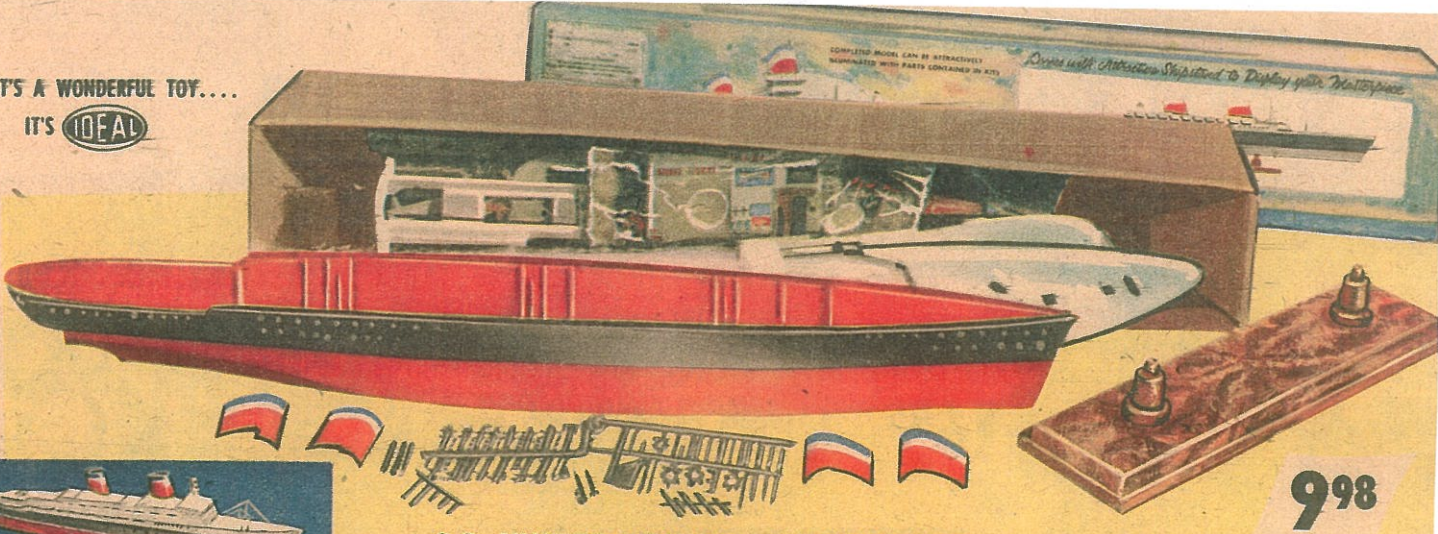

IT'S A WONDERFUL TOY...

IT'S **IDEAL**

S.S. UNITED STATES ASSEMBLY KIT

Assemble more than 200 pre-painted parts into the world's famous luxury ship. Wire it for light (included). Has lifeboats, davits, masts, pennants and funnels. Put it in your playroom! 28 inches long! By Ideal. Ask for **19BR1**.

998

498

JOE PALOOKA BOP BAG

POW! Learn Joe's own art of self-defense. It's Joe himself on this tough vinyl bag. Two 3-D boxing gloves squeak when hit. Has Inflato-Pump for easy inflations. 54 inches high. Knock him over! By Ideal. Ask for **19BR2**.

HOURS AND HOURS OF SUPER FUN

I'M ROBERT ROBOT. DRIVE ME AND STEER ME WHEREVER YOU CAN.

ROBERT THE TALKING ROBOT

He walks! He talks! He can clutch objects! Move him backwards and forward and turn him by remote control. He's tough, too! Big—14 inches tall. By Ideal. Ask for **19BR3**.