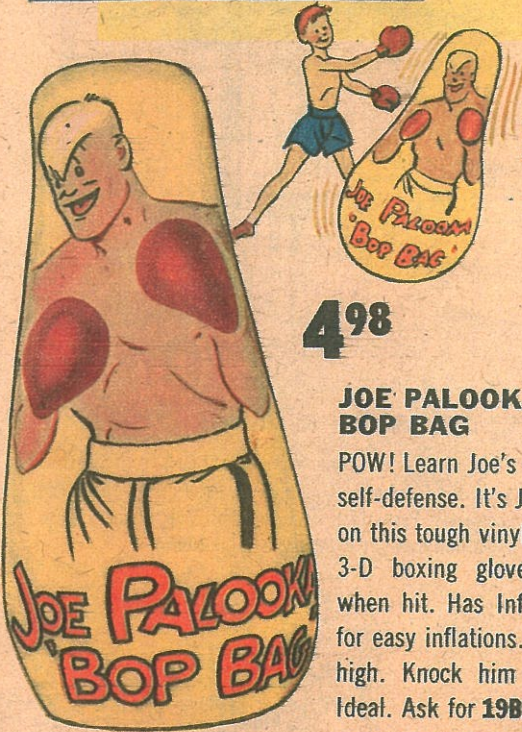

IT'S A WONDERFUL TOY...

IT'S **IDEAL**

S.S. UNITED STATES ASSEMBLY KIT

Assemble more than 200 pre-painted parts into the world's famous luxury ship. Wire it for light (included). Has lifeboats, davits, masts, pennants and funnels. Put it in your playroom! 28 inches long! By Ideal. Ask for **19BR1**.

998

498

JOE PALOOKA BOP BAG

POW! Learn Joe's own art of self-defense. It's Joe himself on this tough vinyl bag. Two 3-D boxing gloves squeak when hit. Has Inflato-Pump for easy inflations. 54 inches high. Knock him over! By Ideal. Ask for **19BR2**.

HOURS AND HOURS OF SUPER FUN

I'M ROBERT ROBOT. DRIVE ME AND STEER ME WHEREVER YOU CAN.

ROBERT THE TALKING ROBOT

He walks! He talks! He can clutch objects! Move him backwards and forward and turn him by remote control. He's tough, too! Big—14 inches tall. By Ideal. Ask for **19BR3**.