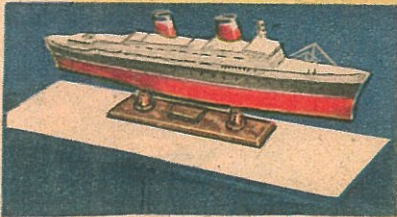

IT'S A WONDERFUL TOY...

IT'S **IDEAL**

998

S.S. UNITED STATES ASSEMBLY KIT

Assemble more than 200 pre-painted parts into the world's famous luxury ship. Wire it for light (included). Has lifeboats, davits, masts, pennants and funnels. Put it in your playroom! 28 inches long! By Ideal. Ask for **19BR1**.

498

JOE PALOOKA BOP BAG

POW! Learn Joe's own art of self-defense. It's Joe himself on this tough vinyl bag. Two 3-D boxing gloves squeak when hit. Has Inflato-Pump for easy inflations. 54 inches high. Knock him over! By Ideal. Ask for **19BR2**.

HOURS AND HOURS OF SUPER FUN

ROBERT THE TALKING ROBOT

He walks! He talks! He can clutch objects! Move him backwards and forward and turn him by remote control. He's tough, too! Big—14 inches tall. By Ideal. Ask for **19BR3**.