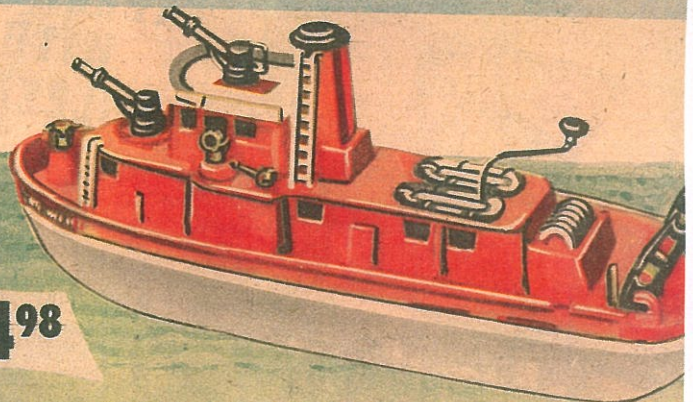

IT'S A WONDERFUL TOY...

IT'S **IDEAL**

998

S.S. UNITED STATES ASSEMBLY KIT

Assemble more than 200 pre-painted parts into the world's famous luxury ship. Wire it for light (included). Has lifeboats, davits, masts, pennants and funnels. Put it in your playroom! 28 inches long! By Ideal. Ask for **19BR1**.

HOURS AND HOURS OF SUPER FUN

I'M ROBERT ROBOT. DRIVE ME AND STEER ME WHEREVER YOU CAN.

ROBERT THE TALKING ROBOT

He walks! He talks! He can clutch objects! Move him backwards and forward and turn him by remote control. He's tough, too! Big—14 inches tall. By Ideal. Ask for **19BR3**.

598

WHAT NUMBER ARE YOU CALLING?

IDEAL

TALKING TELEPHONE BANK

The Operator actually talks, asks for your number! What fun! It's a bank, too, and has slots for 5c, 10c and 25c coins. Almost 10 inches high. By Ideal. Ask for **19BR4**.

298

498

WATER SHOOTING MECHANICAL FIRE BOAT

There go the sirens! Man the pumps! Rotating fire guns pump out water in steady long-range streams. Metalized deck accessories. Life boat can be lowered into water. 15 inches long. By Ideal. Ask for **19BR5**.