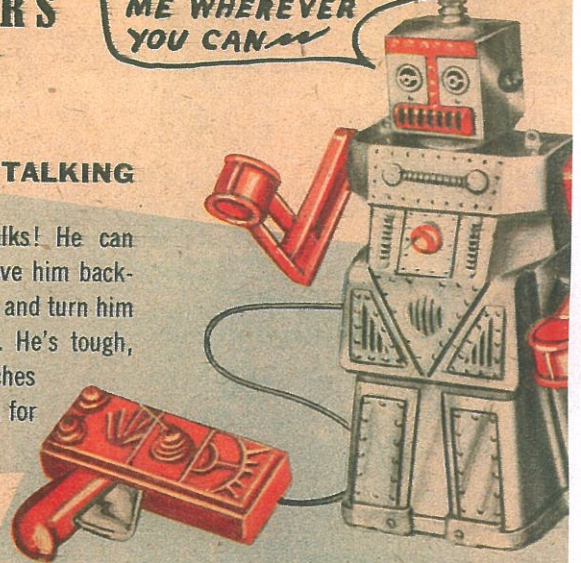

IT'S A WONDERFUL TOY...

IT'S **IDEAL**

998

S.S. UNITED STATES ASSEMBLY KIT

Assemble more than 200 pre-painted parts into the world's famous luxury ship. Wire it for light (included). Has lifeboats, davits, masts, pennants and funnels. Put it in your playroom! 28 inches long! By Ideal. Ask for **19BR1**.

498

JOE PALOOKA BOP BAG

POW! Learn Joe's own art of self-defense. It's Joe himself on this tough vinyl bag. Two 3-D boxing gloves squeak when hit. Has Inflato-Pump for easy inflations. 54 inches high. Knock him over! By Ideal. Ask for **19BR2**.

HOURS AND HOURS OF SUPER FUN

I'M ROBERT ROBOT. DRIVE ME AND STEER ME WHEREVER YOU CAN.

ROBERT THE TALKING ROBOT

He walks! He talks! He can clutch objects! Move him backwards and forward and turn him by remote control. He's tough, too! Big—14 inches tall. By Ideal. Ask for **19BR3**.

598

WHAT NUMBER ARE YOU CALLING?

IDEAL

TALKING TELEPHONE BANK

The Operator actually talks, asks for your number! What fun! It's a bank, too, and has slots for 5c, 10c and 25c coins. Almost 10 inches high. By Ideal. Ask for **19BR4**.