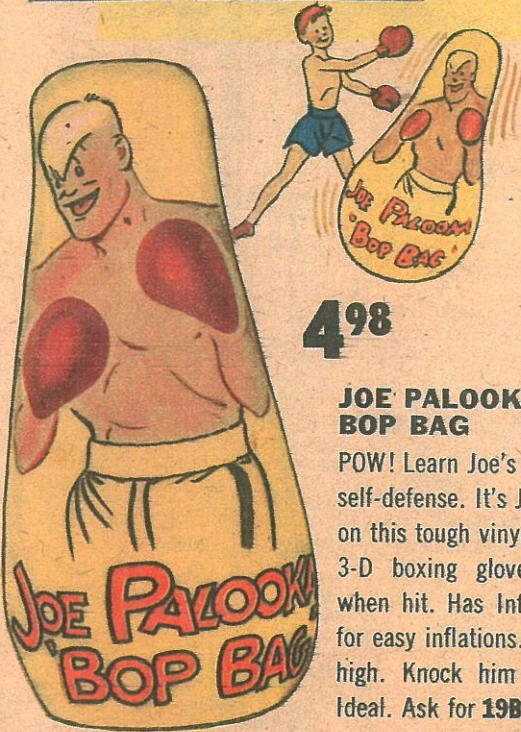

IT'S A WONDERFUL TOY...

IT'S **IDEAL**

998

S.S. UNITED STATES ASSEMBLY KIT

Assemble more than 200 pre-painted parts into the world's famous luxury ship. Wire it for light (included). Has lifeboats, davits, masts, pennants and funnels. Put it in your playroom! 28 inches long! By Ideal. Ask for **19BR1**.

498

JOE PALOOKA BOP BAG

POW! Learn Joe's own art of self-defense. It's Joe himself on this tough vinyl bag. Two 3-D boxing gloves squeak when hit. Has Inflato-Pump for easy inflations. 54 inches high. Knock him over! By Ideal. Ask for **19BR2**.

HOURS AND HOURS OF SUPER FUN

I'M ROBERT ROBOT. DRIVE ME AND STEER ME WHEREVER YOU CAN.

ROBERT THE TALKING ROBOT

He walks! He talks! He can clutch objects! Move him backwards and forward and turn him by remote control. He's tough, too! Big—14 inches tall. By Ideal. Ask for **19BR3**.