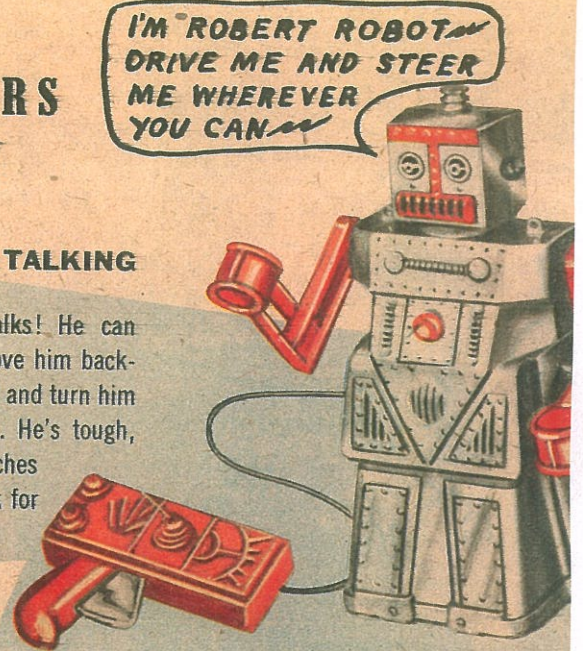

IT'S A WONDERFUL TOY...

IT'S **IDEAL**

998

S.S. UNITED STATES ASSEMBLY KIT

Assemble more than 200 pre-painted parts into the world's famous luxury ship. Wire it for light (included). Has lifeboats, davits, masts, pennants and funnels. Put it in your playroom! 28 inches long! By Ideal. Ask for **19BR1**.

498

JOE PALOOKA BOP BAG

POW! Learn Joe's own art of self-defense. It's Joe himself on this tough vinyl bag. Two 3-D boxing gloves squeak when hit. Has Inflato-Pump for easy inflations. 54 inches high. Knock him over! By Ideal. Ask for **19BR2**.

HOURS AND HOURS OF SUPER FUN

ROBERT THE TALKING ROBOT

He walks! He talks! He can clutch objects! Move him backwards and forward and turn him by remote control. He's tough, too! Big—14 inches tall. By Ideal. Ask for **19BR3**.

598

TALKING TELEPHONE BANK

The Operator actually talks, asks for your number! What fun! It's a bank, too, and has slots for 5c, 10c and 25c coins. Almost 10 inches high. By Ideal. Ask for **19BR4**.

298

IDEAL