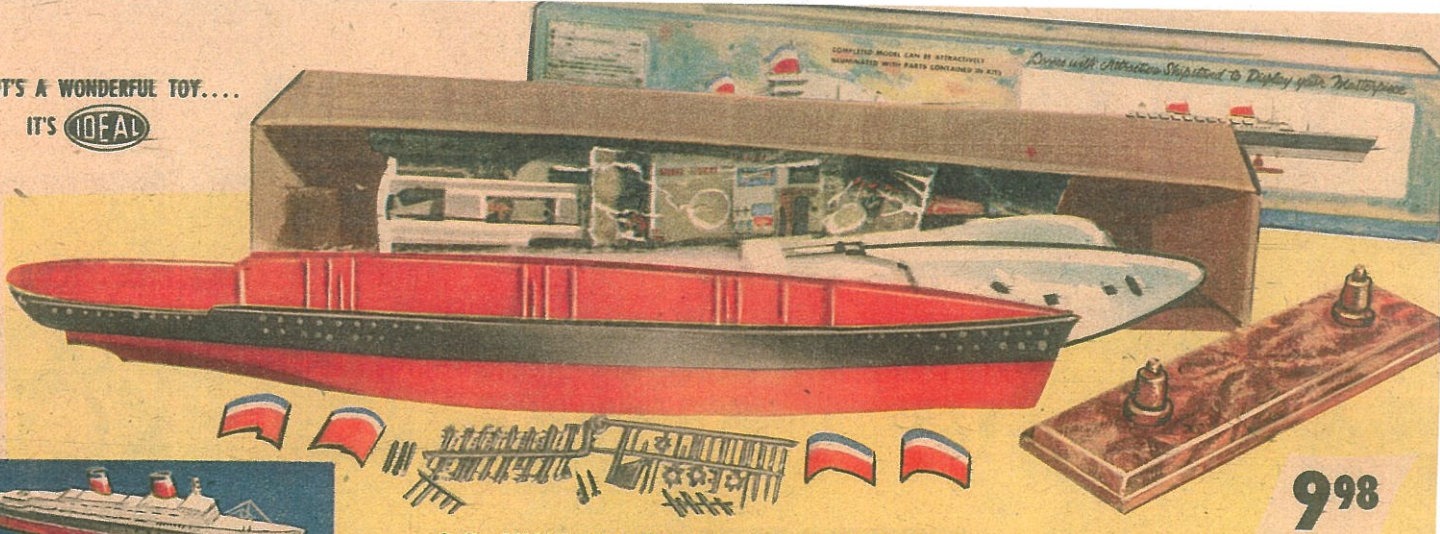

IT'S A WONDERFUL TOY...

IT'S **IDEAL**

998

S.S. UNITED STATES ASSEMBLY KIT

Assemble more than 200 pre-painted parts into the world's famous luxury ship. Wire it for light (included). Has lifeboats, davits, masts, pennants and funnels. Put it in your playroom! 28 inches long! By Ideal. Ask for **19BR1**.

498

JOE PALOOKA BOP BAG

POW! Learn Joe's own art of self-defense. It's Joe himself on this tough vinyl bag. Two 3-D boxing gloves squeak when hit. Has Inflato-Pump for easy inflations. 54 inches high. Knock him over! By Ideal. Ask for **19BR2**.

HOURS AND HOURS OF SUPER FUN

I'M ROBERT ROBOT. DRIVE ME AND STEER ME WHEREVER YOU CAN.

ROBERT THE TALKING ROBOT

He walks! He talks! He can clutch objects! Move him backwards and forward and turn him by remote control. He's tough, too! Big—14 inches tall. By Ideal. Ask for **19BR3**.