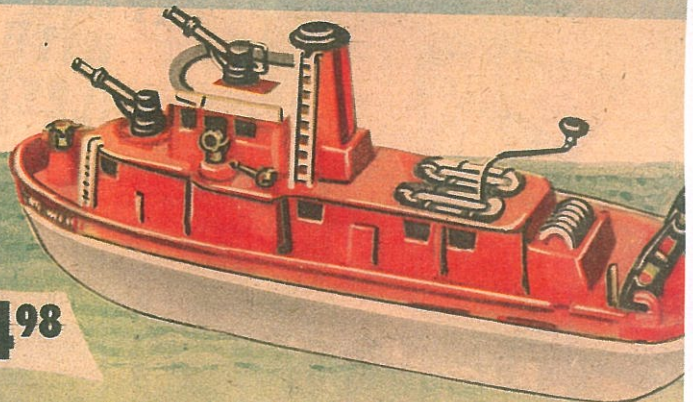

IT'S A WONDERFUL TOY...

IT'S **IDEAL**

S.S. UNITED STATES ASSEMBLY KIT

Assemble more than 200 pre-painted parts into the world's famous luxury ship. Wire it for light (included). Has lifeboats, davits, masts, pennants and funnels. Put it in your playroom! 28 inches long! By Ideal. Ask for **19BR1**.

HOURS AND HOURS OF SUPER FUN

I'M ROBERT ROBOT. DRIVE ME AND STEER ME WHEREVER YOU CAN.

ROBERT THE TALKING ROBOT

He walks! He talks! He can clutch objects! Move him backwards and forward and turn him by remote control. He's tough, too! Big—14 inches tall. By Ideal. Ask for **19BR3**.

598

"WHAT NUMBER ARE YOU CALLING?"

IDEAL

TALKING TELEPHONE BANK

The Operator actually talks, asks for your number! What fun! It's a bank, too, and has slots for 5c, 10c and 25c coins. Almost 10 inches high. By Ideal. Ask for **19BR4**.

298

498

WATER SHOOTING MECHANICAL FIRE BOAT

There go the sirens! Man the pumps! Rotating fire guns pump out water in steady long-range streams. Metalized deck accessories. Life boat can be lowered into water. 15 inches long. By Ideal. Ask for **19BR5**.