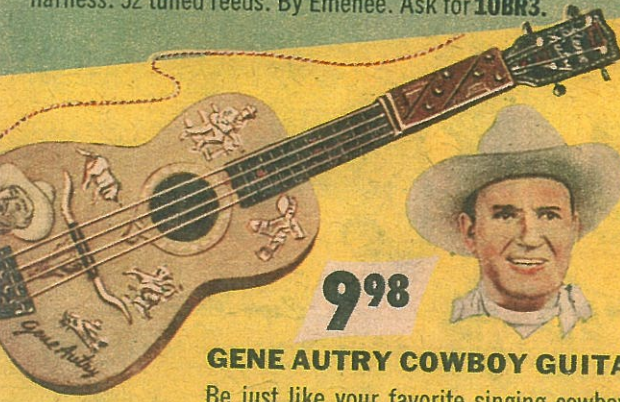

LIKE MUSIC?
YOU'LL LOVE
THESE!

EMENEE
MUSICAL TOYS

5⁹⁸

SILVER SAXOPHONE

With silvery tones too! Over 17 inches long! Sanitary, sealed mouth-piece. 14 tuned, full scale reeds and two triple-reed harmony chords. Adjustable strap. By Emenee. Ask for **10BR1**.

ADVERTISED IN
LIFE

7⁰⁰

GOLDEN BANJO

Be the life of the party! Has Emenee automatic banjo player. Regulate tension of genuine calf drum with 8 adjustable lugs. Adjustable tuning pegs. Over 22 inches long! By Emenee. Ask for **10BR2**.

7⁹⁸

GOLDEN PIANO ACCORDION

Boy! Oh Boy! It extends nearly 2 feet. Professional-like full scale piano keyboard for right hand; bass notes and chords for left. Adjustable shoulder harness. 52 tuned reeds. By Emenee. Ask for **10BR3**.

9⁹⁸

GENE AUTRY COWBOY GUITAR

Be just like your favorite singing cowboy! Has Emenee automatic guitar player. Western motifs on guitar. Rich professional tones. Gear action metal tuning pegs. Full size. Silk cord. By Emenee. Ask for **10BR5**.