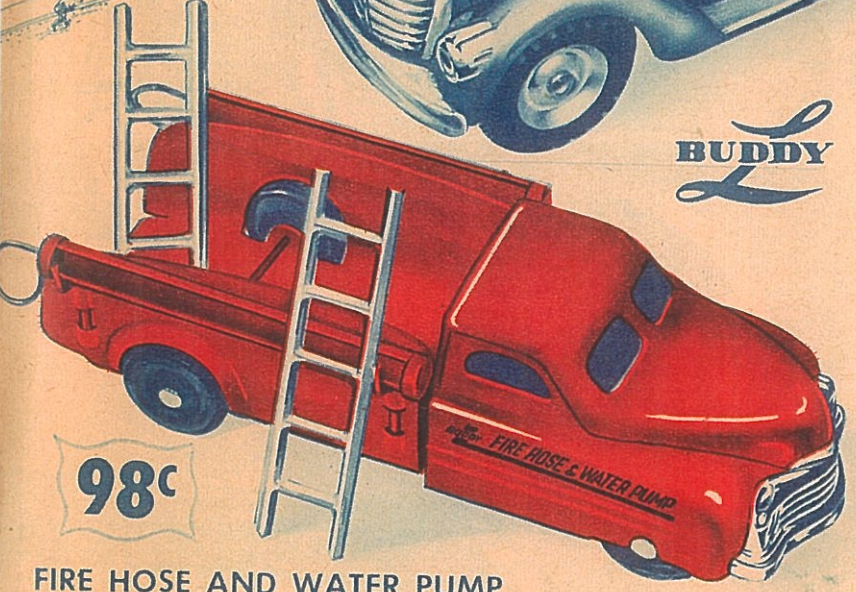

OUTDOORS WITH BILLY

495

SAND LOADER AND DUMP TRUCK

Oh, boy! It's fun to load this truck with easy-to-crank conveyor. The end gates open automatically for fast loading. By Buddy "L." Ask for 35BR1.

98c

FIRE HOSE AND WATER PUMP

Hurry — let's put out the fire! Here comes the big fire truck with 2 extinguishers that actually squirt water! 2 removable ladders. 12½" long. By Buddy "L." Ask for 35BR2.

Make target out of box
by NEWELL