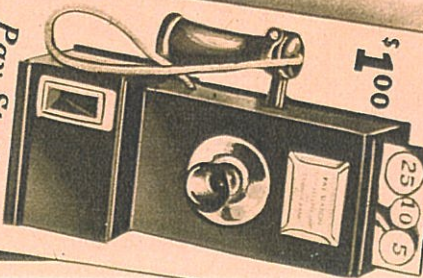

**Pay Station
PHONE BANK**
An ideal toy and a practical savings bank. Bell rings when coins are deposited. Also receiver is removed.
$1.00

**5 Dandy
AIRPLANES**

Boy, what a nifty set of planes. Perfect reproductions. You can get the enemy with the army plane, or take it easy in the 'Transport'. Five styles. . . . .
SET 50¢ OF 5

38 Betty and Ruth