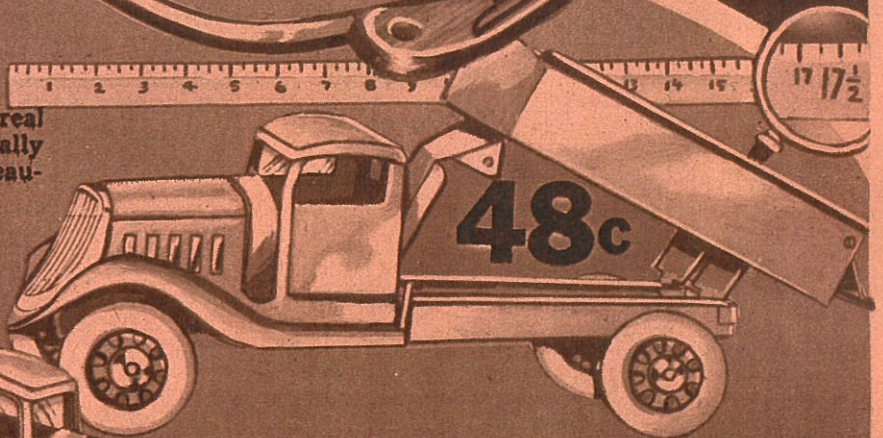

*This sled is fast as lightning
"A Perfect Beauty"*

We told Santa the sled approved by us had to "go like the wind." So Santa made this not only strong but fast. You oughta see it flash down the hills and around the curves. Grooved steel runners give greatest speed. Easy steering crossbar. Four steel braced knees give great strength. You'll have fun this winter.

\$1 19

*Lots
of fun with these*

**MINIATURE
STEEL FLOOR TOYS
DUMP TRUCK**

"Think of it—these toys are made of real automobile steel," says Billy. "Electrically welded, too. Streamline, of course, and beautifully finished. This dump truck is 17½ inches long in bright red enamel and has a rigid dumping device."

LADDER TRUCK

"A dandy fire-fighter," Billy comments. "It's big—18 inches long. Modern streamline design in every detail. Finished in bright red enamel. Truck has a cab and is equipped with 2 ladders. It is built strong to stand the strain of running to many, many fires. Will last for years—joints are electrically welded. No sharp corners; all edges are turned."