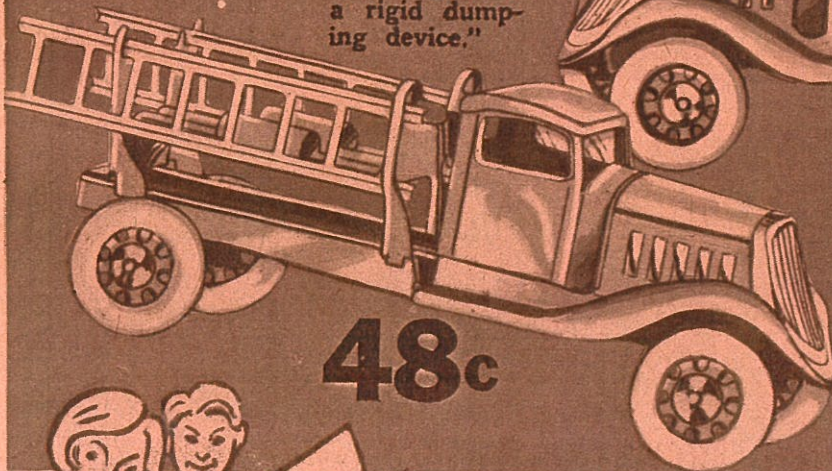

*This sled is fast as lightning
"A Perfect Beauty"*

We told Santa the sled approved by us had to "go like the wind." So Santa made this not only strong but fast. You oughta see it flash down the hills and around the curves. Grooved steel runners give greatest speed. Easy steering crossbar. Four steel braced knees give great strength. You'll have fun this winter.

\$1 19

*Lots
of fun with these*

**MINIATURE
STEEL FLOOR TOYS
DUMP TRUCK**

"Think of it—these toys are made of real automobile steel," says Billy. "Electrically welded, too. Streamline, of course, and beautifully finished. This dump truck is 17½ inches long in bright red enamel and has a rigid dumping device."

LADDER TRUCK

"A dandy fire-fighter," Billy comments. "It's big—18 inches long. Modern streamline design in every detail. Finished in bright red enamel. Truck has a cab and is equipped with 2 ladders. It is built strong to stand the strain of running to many, many fires. Will last for years—joints are electrically welded. No sharp corners; all edges are turned."