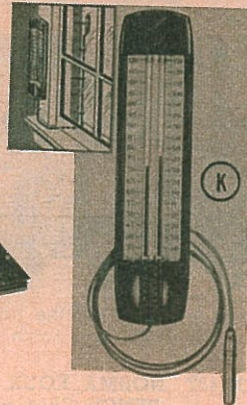

(H)

(J)

(K)

(L)

(M)

(N)

**A 31-43X GIRL'S WRIST WATCH**  
(Tax incl.) ..... \$15.

A gracefully designed, accurate watch of feminine appearance. The case round, of 10 karat rolled gold plate with stainless steel back and houses a jewel Swiss movement. Gold numerals dial with sweep second hand and a justable silk wristcord with gold clasp enhance the beauty of the watch. In plastic watch case. Ship. wt. 1 lb.