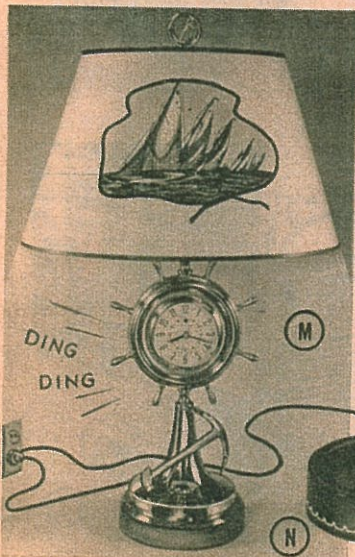

(H)

(J)

(K)

(L)

(M)

(N)

A 31-43X GIRL'S WRIST WATCH
(Tax incl.) \$15.

A gracefully designed, accurate watch of feminine appearance. The case round, of 10 karat rolled gold plate with stainless steel back and houses a jewel Swiss movement. Gold numerals dial with sweep second hand and a justable silk wristcord with gold clasps enhance the beauty of the watch. In plastic watch case. Ship. wt. 1 lb.

B 31-16X CALENDAR WRIST WATCH
(Tax incl.) \$16.

Days of the month as well as hours of the day are shown on the dial of this accurate timepiece. A 7-jewel Swiss movement is the heart of a practical yet extremely attractive, gift. Has moisture-proof chrome case with stainless steel back and leather strap. The calendar feature is a novel and useful extra value. In plastic watch case. Ship. wt. 1 lb.

D 31-26 CORONET BAROMETER \$25.

This handsome instrument is weather-conscious in three vital ways, registering temperature, barometric pressure and humidity. Its solid mahogany case is a lustrous background for the gleaming spindle and bezel of polished brass and the silver finished dials and scale. 20" long, its graceful appearance adds to the beauty of any room. Ship. wt. 1 lb.

M 10-56 NAUTICAL LAMP WITH ALARM CLOCK (Tax incl.) \$46.50

Both the design and material of this lamp are the best. Across its polished solid brass base lies a ship's anchor at an attractive angle while above it and within a ship's wheel is mounted an excellent electric clock with an alarm that slowly strikes with bell-like sound at any designated time. To complete the nautical effect, the trim 16" parchment shade is decorated with a hand painting of sail boats. Ship. wt. 10 lbs.