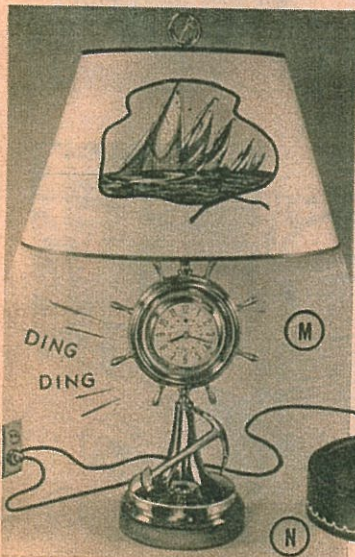

(H)

(J)

(K)

(L)

(M)

(N)

**A 31-43X GIRL'S WRIST WATCH**  
(Tax incl.) ..... \$15.

A gracefully designed, accurate watch of feminine appearance. The case round, of 10 karat rolled gold plate with stainless steel back and houses a jewel Swiss movement. Gold numerals dial with sweep second hand and a justable silk wristcord with gold clasp enhance the beauty of the watch. In plastic watch case. Ship. wt. 1 lb.

**B 31-16X CALENDAR WRIST WATCH**  
(Tax incl.) ..... \$16.

Days of the month as well as hours of the day are shown on the dial of this accurate timepiece. A 7-jewel Swiss movement is the heart of a practical yet extremely attractive, gift. Has moisture-proof chrome case with stainless steel back and leather strap. The calendar feature is a novel and useful extra value. In plastic watch case. Ship. wt. 1 lb.

**D 31-26 CORONET BAROMETER \$25.**

This handsome instrument is weather-conscious in three vital ways, registering temperature, barometric pressure and humidity. Its solid mahogany case is a lustrous background for the gleaming spindle and bezel of polished brass and the silver finished dials and scale. 20" long, its graceful appearance adds to the beauty of any room. Ship. wt. 1 lb.

**M 10-56 NAUTICAL LAMP WITH ALARM CLOCK (Tax incl.) ..... \$46.50**

Both the design and material of this lamp are the best. Across its polished solid brass base lies ship's anchor at an attractive angle while above it and within a ship's wheel is mounted an excellent electric clock with an alarm that slowly strikes with bell-like sound at any designated time. To complete the nautical effect, the trim 16" parchment shade is decorated with a hand painting of sail boats. Ship. wt. 10 lbs.