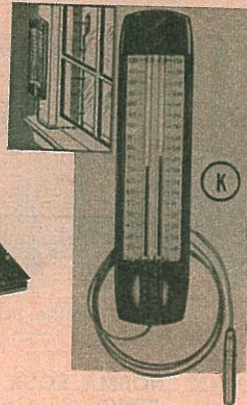

(H)

(J)

(K)

(L)

(M)

(N)

A 31-43X GIRL'S WRIST WATCH
(Tax incl.) \$15.

A gracefully designed, accurate watch of feminine appearance. The case round, of 10 karat rolled gold plate with stainless steel back and houses a jewel Swiss movement. Gold numerals dial with sweep second hand and a justable silk wristcord with gold clasps enhance the beauty of the watch. In plastic watch case. Ship. wt. 1 lb.