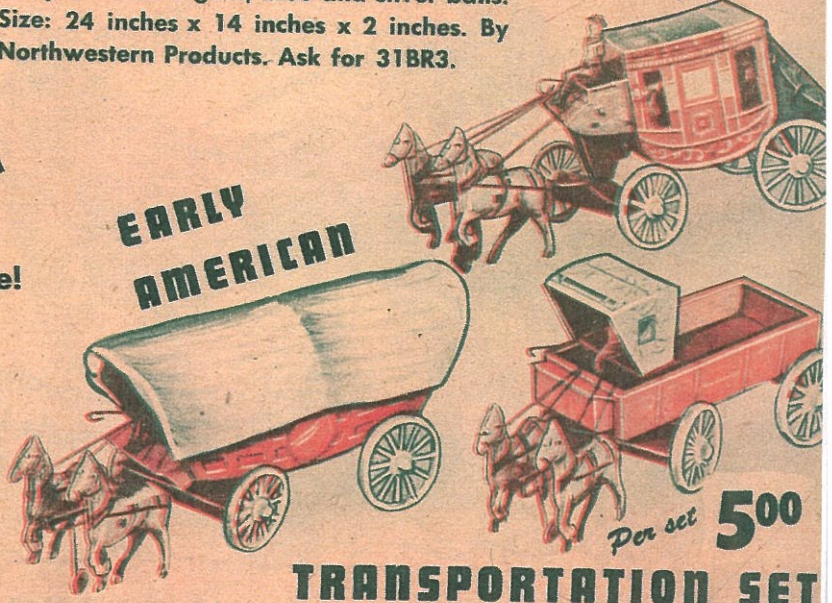

NORTHWESTERN

**Colorful
ELECTRIC
PUSH-M-UP 575
Pin Ball Game**

Gosh Kids, this is keen! Five plastic domes light up when balls enter scoring cups. Completely automatic. Glass covered. Finely finished wood frame. Folding legs. Comes complete with 9 gold, blue and silver balls. Size: 24 inches x 14 inches x 2 inches. By Northwestern Products. Ask for 31BR3.

**5
GAMES
in 1**

BASEBALL
BAGATELLE
PENNANTS
TWENTY-ONE
PUT-N-TAKE

**EARLY
AMERICAN**

Per set **500**

TRANSPORTATION SET

This brings back the days of the rugged Pioneers when they crossed the plains in their sturdy wagons. They're authentically scaled down to play size to get the real drama of that "action packed" period. There's a Stagecoach, Conestoga Wagon and Springfield freighter. They're really thrilling. By Northwestern Products. Ask for 31BR5.