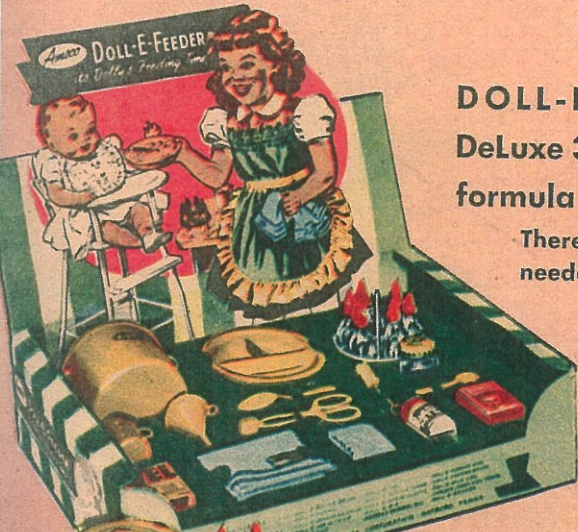

*"Constructive play means happier children"*

**198**

**YOU CAN REALLY MIX YOUR BABY'S OWN FORMULA**

**DOLL-E-NURSER**  
21 piece set

Gee, this is really fun. You can sterilize the bottles, mix the formula and give "baby" all the attention she needs. Imagine, 21 pieces of real formula making equipment. By American Metal Specialties Corp. Ask for 11BR1.

**FOR "MOMMY'S" NEW BABY — ALL-STEEL DOLL-E-CRIB with Mattress**

**995**

26 inches long.

"Gosh I love this," says Ruth. "It's for my favorite doll. It has full paneled headboard and footboard. A dropside, spring latches, swivel casters, steel link bedsprings, and just about everything a little girl dreams of." By American Metal Specialties Corp. Ask for 11BR2.

**DOLL-E-FEEDER**  
DeLuxe 32 piece formula feeding set

*Amsco*

"I'M LARRY AMSCO"

There are 32 pieces! Everything that's needed to make Dolly's daily food schedule. "Mommy" can make sure she is giving her dolly just the right amount and can follow through carefully with all the utensils. By American Metal Specialties Corp. Ask for 11BR3.

**298**

Everything "Mommy" needs to make baby's formula

All prices subject to change without notice. Some items slightly higher in some sections of the South and West.

**DOLL-E-HICHAIR**

"Sharon and I both love this one," says Ruth. "It's light blue with Ivory trim. Has a moveable feed tray, a step plate and it can't skid because of the rubber feet."