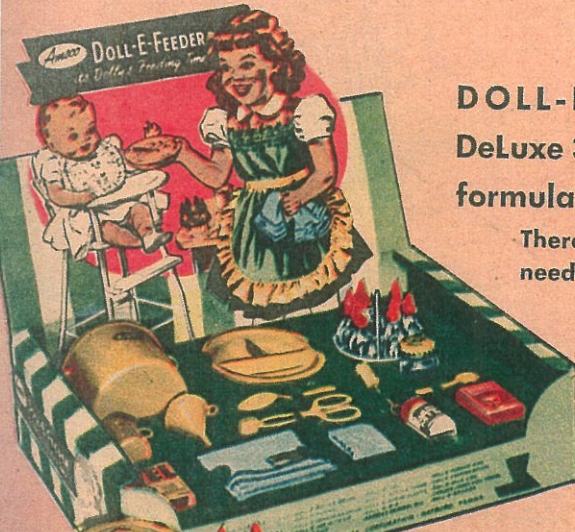

"Constructive play means happier children"

198

YOU CAN REALLY MIX YOUR BABY'S OWN FORMULA

DOLL-E-NURSER
21 piece set

Gee, this is really fun. You can sterilize the bottles, mix the formula and give "baby" all the attention she needs. Imagine, 21 pieces of real formula making equipment. By American Metal Specialties Corp. Ask for 11BR1.

FOR "MOMMY'S" NEW BABY — ALL-STEEL DOLL-E-CRIB with Mattress

995

26 inches long.

"Gosh I love this," says Ruth. "It's for my favorite doll. It has full paneled headboard and footboard. A dropside, spring latches, swivel casters, steel link bedsprings, and just about everything a little girl dreams of." By American Metal Specialties Corp. Ask for 11BR2.

DOLL-E-FEEDER
DeLuxe 32 piece formula feeding set

Amsco

"I'M LARRY AMSCO"

There are 32 pieces! Everything that's needed to make Dolly's daily food schedule. "Mommy" can make sure she is giving her dolly just the right amount and can follow through carefully with all the utensils. By American Metal Specialties Corp. Ask for 11BR3.

298

Everything "Mommy" needs to make baby's formula

All prices subject to change without notice. Some items slightly higher in some sections of the South and West.

DOLL-E-HICHAIR

"Sharon and I both love this one," says Ruth. "It's light blue with Ivory trim. Has a moveable feed tray, a step plate and it can't skid because of the rubber feet."