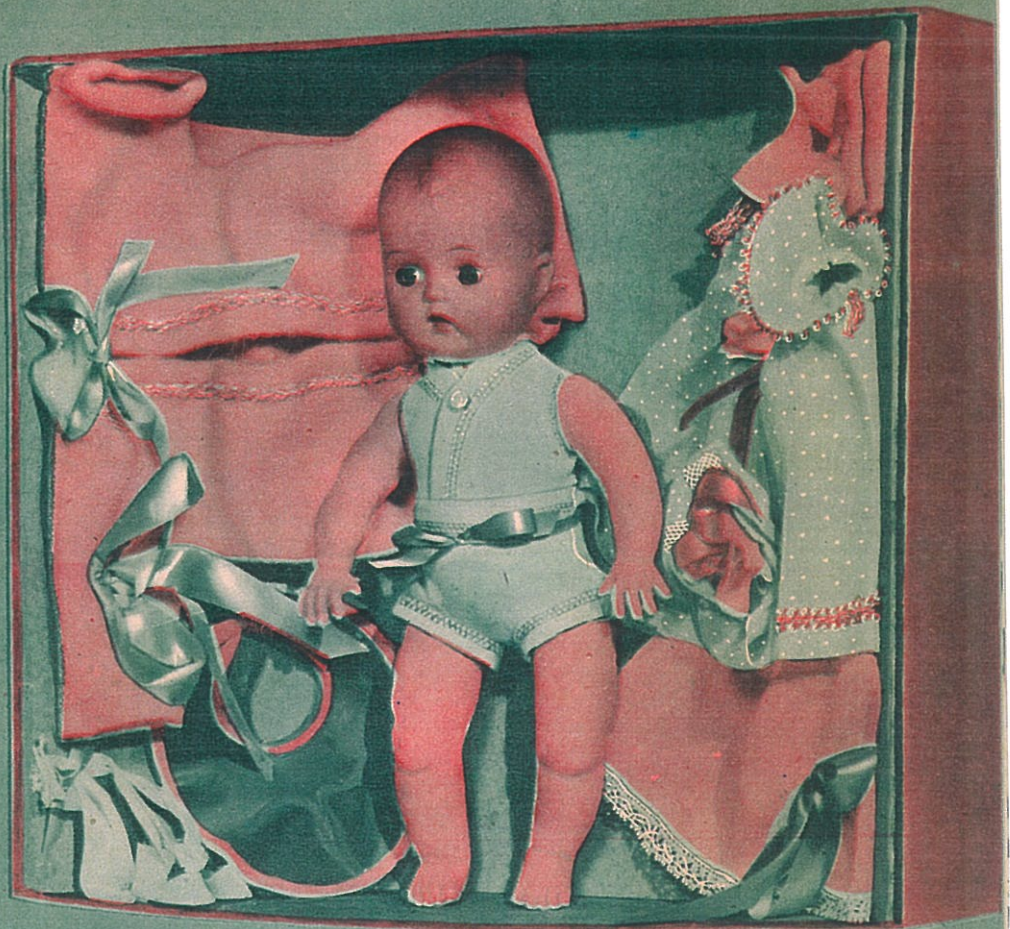

RUTH

She's a darling. She has glass eyes that really move and beautiful eyelashes. Her lovely hair is braided across her head, and she wears a pretty rayon taffeta pinafore, blouse, panties, shoes and stockings.

ASK FOR 31BR1

Real Value

WONDERSKIN BABY DOLL

A soft cuddly fourteen-inch baby doll just waiting for a mother to love her. Her skin is so soft and her features so life-like, you'll almost think she's real. She wears a lovely dress with matching bonnet, a laced trimmed petticoat, knitted underwear, shoes and stockings. You can even wash her safely in soap and water. A flannelette robe trimmed with ribbon and braid, plastic bib and washcloths also come with her.

ASK FOR 31BR2

Attractively Priced

DOLL-E-GLIDE!

A play swing for your dollies just like a big streamlined lawn swing. And it really swings back and forth! Made of beautifully finished steel, the Doll-E-Glide will last for years 'n years.