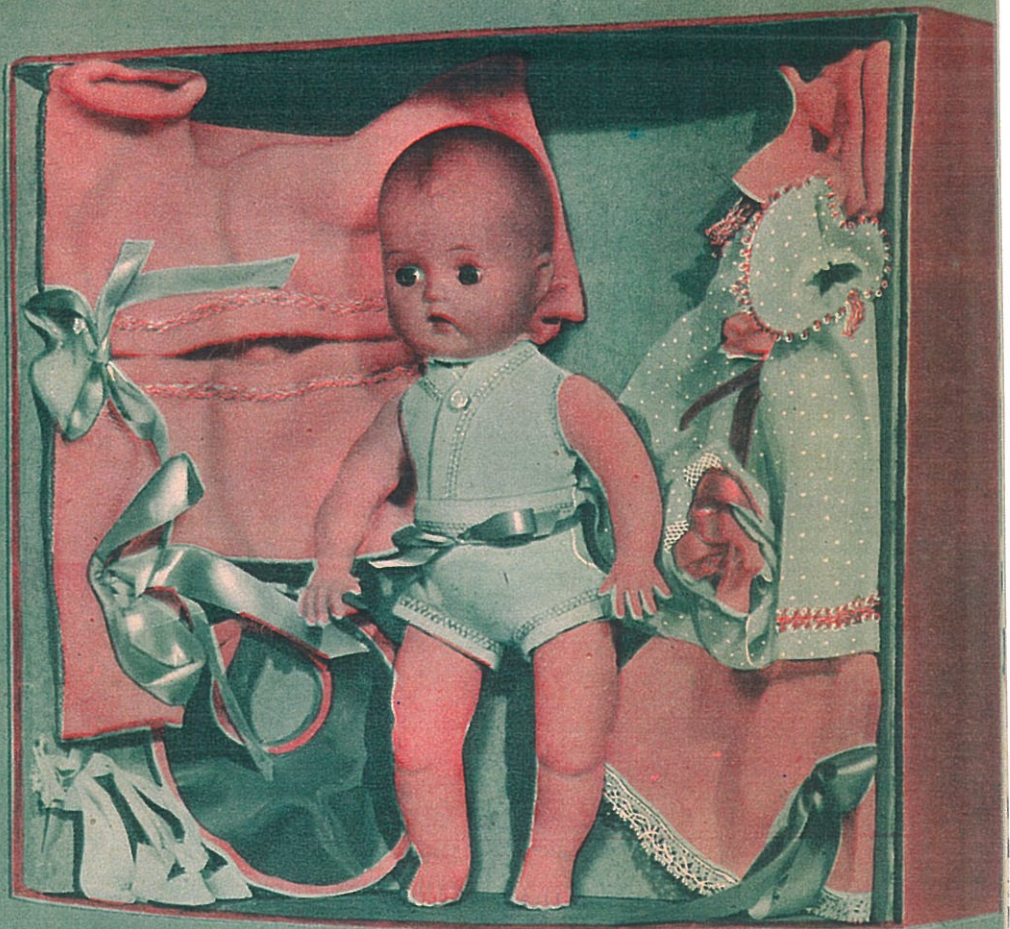

## RUTH

She's a darling. She has glass eyes that really move and beautiful eyelashes. Her lovely hair is braided across her head, and she wears a pretty rayon taffeta pinafore, blouse, panties, shoes and stockings.

## WONDERSKIN BABY DOLL

A soft cuddly fourteen-inch baby doll just waiting for a mother to love her. Her skin is so soft and her features so life-like, you'll almost think she's real. She wears a lovely dress with matching bonnet, a laced trimmed petticoat, knitted underwear, shoes and stockings. You can even wash her safely in soap and water. A flannelette robe trimmed with ribbon and braid, plastic bib and washcloths also come with her.