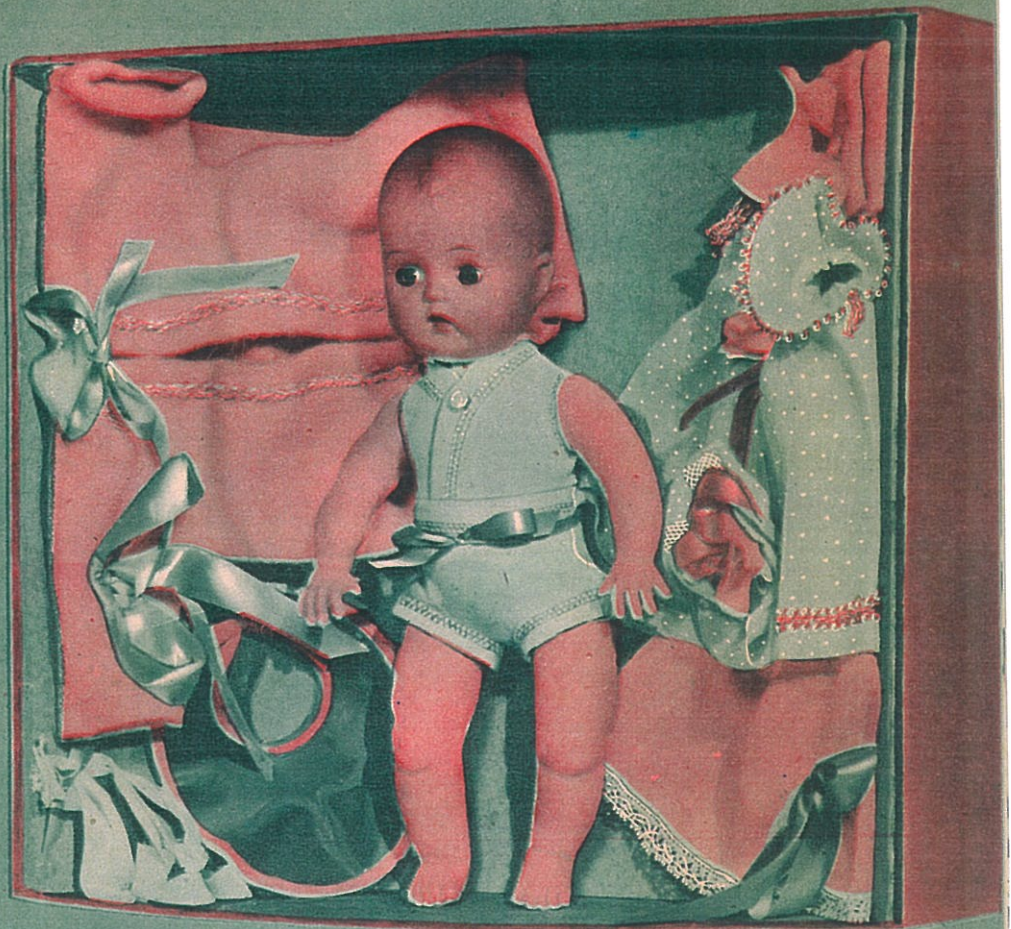

## RUTH

She's a darling. She has glass eyes that really move and beautiful eyelashes. Her lovely hair is braided across her head, and she wears a pretty rayon taffeta pinafore, blouse, panties, shoes and stockings.

## WONDERSKIN BABY DOLL

A soft cuddly fourteen-inch baby doll just waiting for a mother to love her. Her skin is so soft and her features so life-like, you'll almost think she's real. She wears a lovely dress with matching bonnet, a laced trimmed petticoat, knitted underwear, shoes and stockings. You can even wash her safely in soap and water. A flannelette robe trimmed with ribbon and braid, plastic bib and washcloths also come with her.