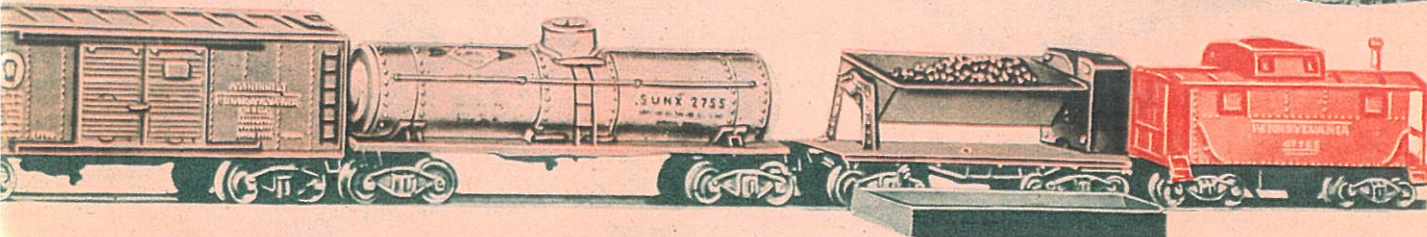

Want, Son?

FREIGHT SET

Powered by scale detailed 6-wheel drive
All cars with electro magnetic remote control
couplers, solid steel wheels, and die cast trucks.
—Whistle Tender—Automobile Car—Operating
—Illuminated Caboose.

WITH SMOKE

—in whistle. Shown are Pennsylvania Turbine
—Whistle Tender—Operating Dump Car—"Big
al pipes—Beautifully detailed—Fully operative
se with powerful searchlight.

**Realistic Real R.R. Knuckle Couplers,
Trucks and Solid Steel Wheels!**

Here's the Finest Scale Detailed Train in the World

Here is a masterpiece of scale realism. Brand new 20-wheel Pennsylvania Railroad Steam Turbine Locomotive, with 8-wheel double worm drive. Four exciting new work cars that are scale detailed with utmost precision.