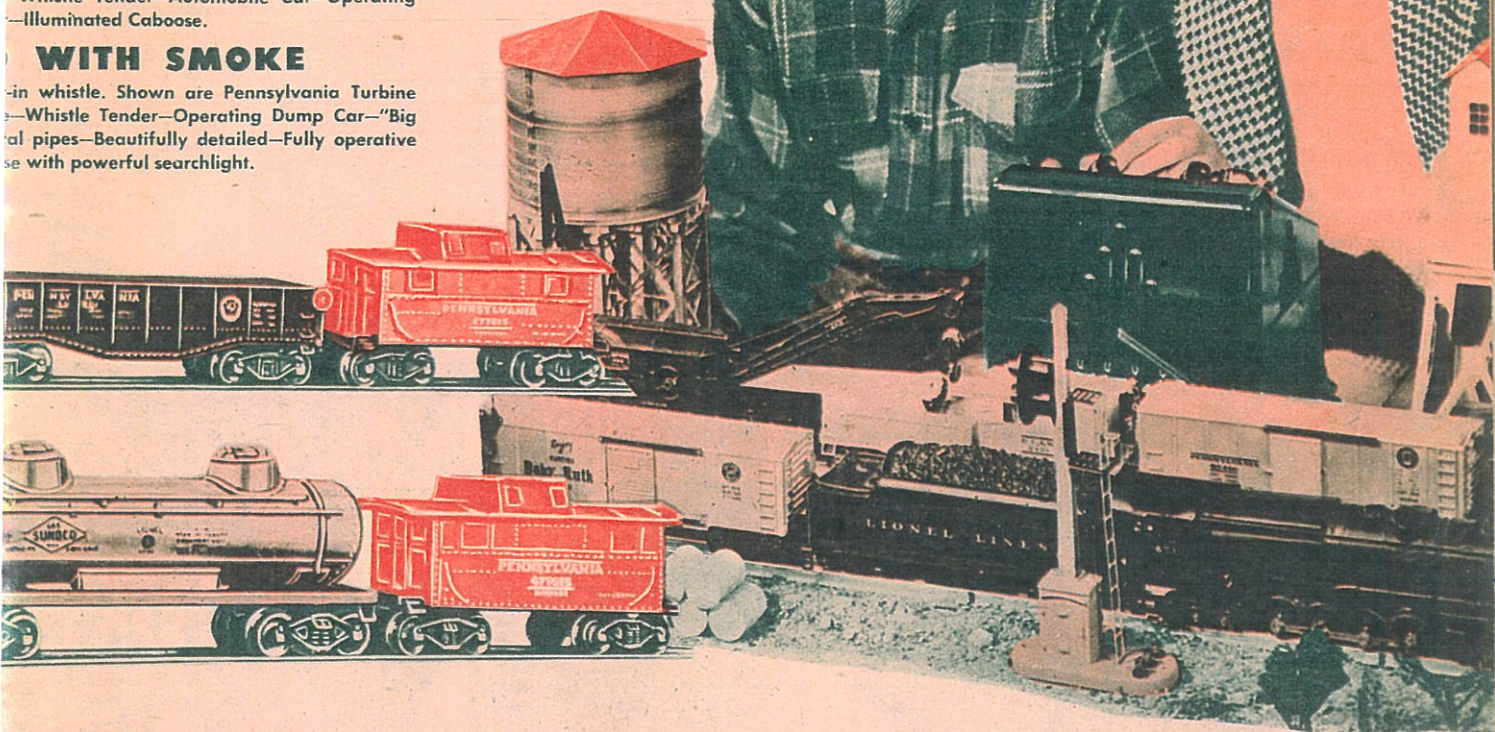

Want, Son?

FREIGHT SET

Powered by scale detailed 6-wheel drive
All cars with electro magnetic remote control
couplers, solid steel wheels, and die cast trucks.
—Whistle Tender—Automobile Car—Operating
—Illuminated Caboose.

WITH SMOKE

—in whistle. Shown are Pennsylvania Turbine
—Whistle Tender—Operating Dump Car—"Big
al pipes—Beautifully detailed—Fully operative
se with powerful searchlight.

**Realistic Real R.R. Knuckle Couplers,
Trucks and Solid Steel Wheels!**

Here's the Finest Scale Detailed Train in the World

Here is a masterpiece of scale realism. Brand new 20-wheel Pennsylvania Railroad Steam Turbine Locomotive, with 8-wheel double worm drive. Four exciting new work cars that are scale detailed with utmost precision.