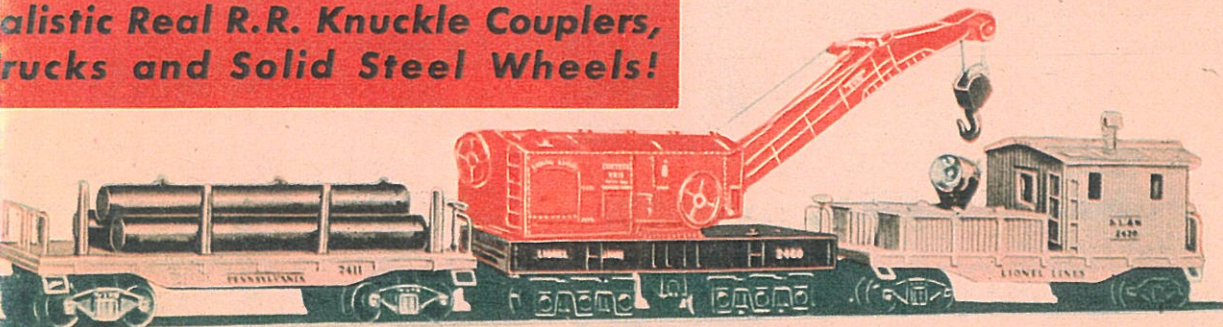

Want, Son?

FREIGHT SET

Powered by scale detailed 6-wheel drive
All cars with electro magnetic remote control
couplers, solid steel wheels, and die cast trucks.
—Whistle Tender—Automobile Car—Operating
—Illuminated Caboose.

WITH SMOKE

—in whistle. Shown are Pennsylvania Turbine
—Whistle Tender—Operating Dump Car—"Big
al pipes—Beautifully detailed—Fully operative
se with powerful searchlight.

**Realistic Real R.R. Knuckle Couplers,
Trucks and Solid Steel Wheels!**

Here's the Finest Scale Detailed Train in the World

Here is a masterpiece of scale realism. Brand new 20-wheel Pennsylvania Railroad Steam Turbine Locomotive, with 8-wheel double worm drive. Four exciting new work cars that are scale detailed with utmost precision.