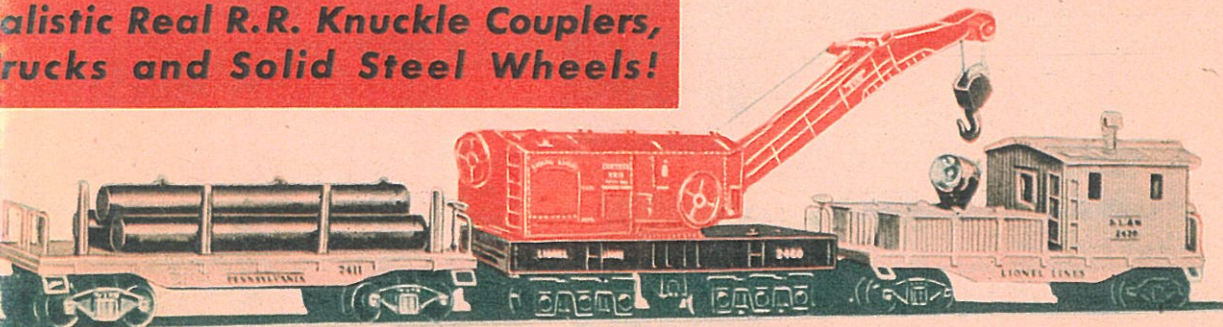

## FREIGHT SET

Powered by scale detailed 6-wheel drive  
All cars with electro magnetic remote control  
couplers, solid steel wheels, and die cast trucks.  
—Whistle Tender—Automobile Car—Operating  
—Illuminated Caboose.

## WITH SMOKE

—in whistle. Shown are Pennsylvania Turbine  
—Whistle Tender—Operating Dump Car—"Big  
al pipes—Beautifully detailed—Fully operative  
se with powerful searchlight.

**Realistic Real R.R. Knuckle Couplers,  
Trucks and Solid Steel Wheels!**

## Here's the Finest Scale Detailed Train in the World

Here is a masterpiece of scale realism. Brand new 20-wheel Pennsylvania Railroad Steam Turbine Locomotive, with 8-wheel double worm drive. Four exciting new work cars that are scale detailed with utmost precision.