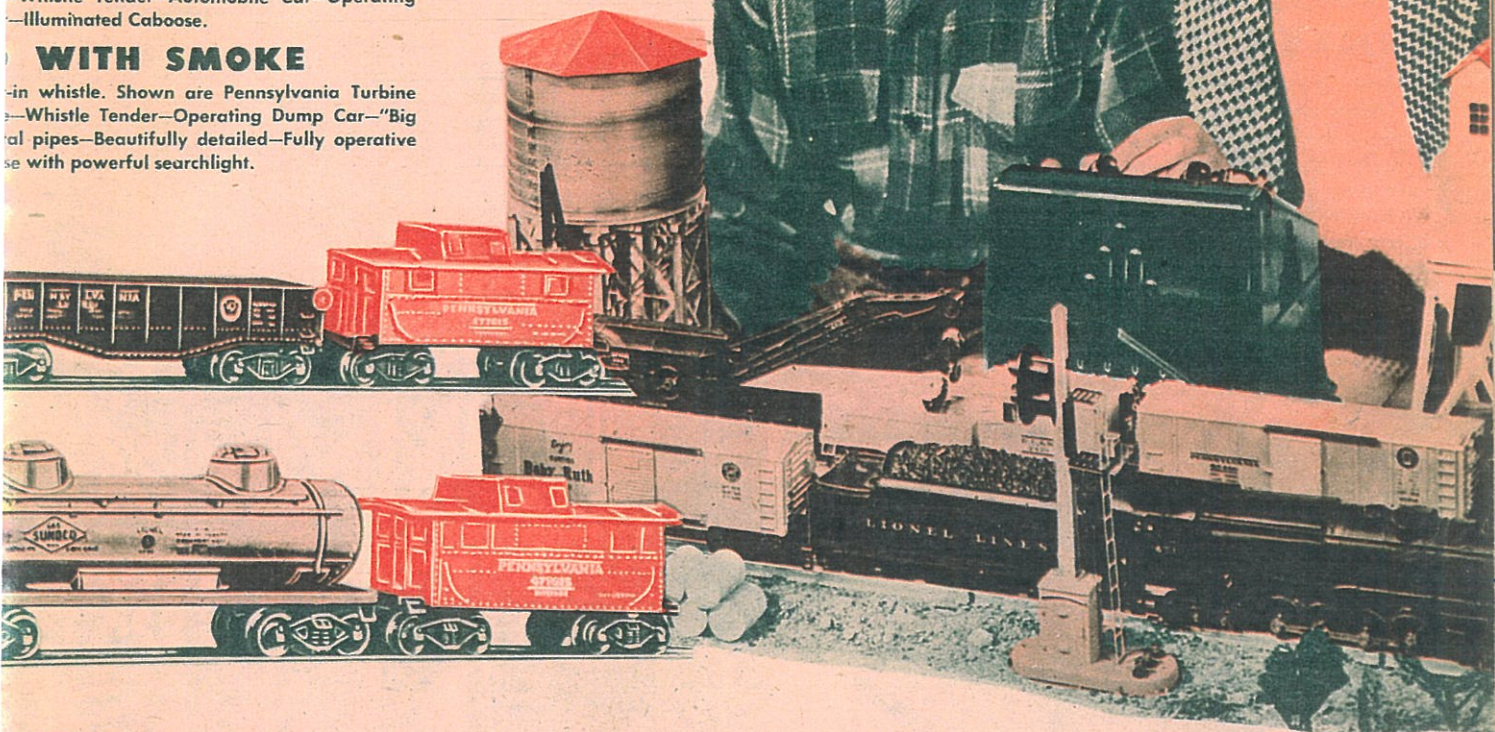

## FREIGHT SET

Powered by scale detailed 6-wheel drive  
All cars with electro magnetic remote control  
couplers, solid steel wheels, and die cast trucks.  
—Whistle Tender—Automobile Car—Operating  
—Illuminated Caboose.

## WITH SMOKE

—in whistle. Shown are Pennsylvania Turbine  
—Whistle Tender—Operating Dump Car—"Big  
al pipes—Beautifully detailed—Fully operative  
se with powerful searchlight.

**Realistic Real R.R. Knuckle Couplers,  
Trucks and Solid Steel Wheels!**

## Here's the Finest Scale Detailed Train in the World

Here is a masterpiece of scale realism. Brand new 20-wheel Pennsylvania Railroad Steam Turbine Locomotive, with 8-wheel double worm drive. Four exciting new work cars that are scale detailed with utmost precision.