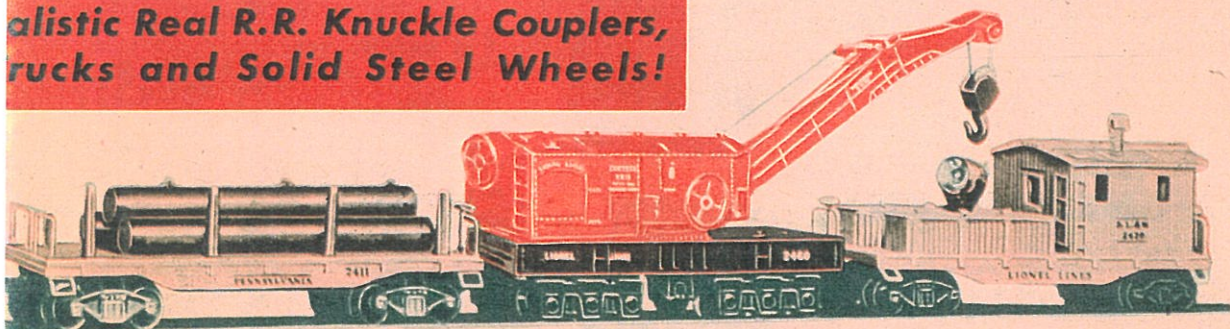

Want, Son?

FREIGHT SET

Powered by scale detailed 6-wheel drive
All cars with electro magnetic remote control
couplers, solid steel wheels, and die cast trucks.
—Whistle Tender—Automobile Car—Operating
—Illuminated Caboose.

WITH SMOKE

—in whistle. Shown are Pennsylvania Turbine
—Whistle Tender—Operating Dump Car—"Big
al pipes—Beautifully detailed—Fully operative
se with powerful searchlight.

**Realistic Real R.R. Knuckle Couplers,
Trucks and Solid Steel Wheels!**

Here's the Finest Scale Detailed Train in the World

Here is a masterpiece of scale realism. Brand new 20-wheel Pennsylvania Railroad Steam Turbine Locomotive, with 8-wheel double worm drive. Four exciting new work cars that are scale detailed with utmost precision.