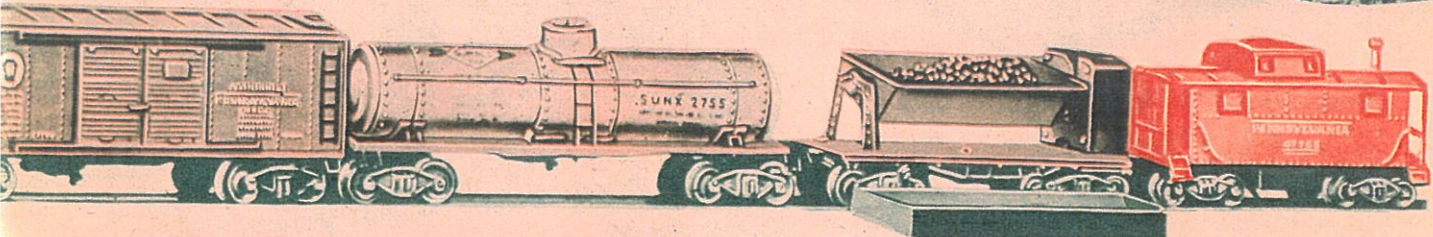

# Want, Son?

## FREIGHT SET

Powered by scale detailed 6-wheel drive  
All cars with electro magnetic remote control  
couplers, solid steel wheels, and die cast trucks.  
—Whistle Tender—Automobile Car—Operating  
—Illuminated Caboose.

## WITH SMOKE

—in whistle. Shown are Pennsylvania Turbine  
—Whistle Tender—Operating Dump Car—"Big  
al pipes—Beautifully detailed—Fully operative  
se with powerful searchlight.

**Realistic Real R.R. Knuckle Couplers,  
Trucks and Solid Steel Wheels!**

## Here's the Finest Scale Detailed Train in the World

Here is a masterpiece of scale realism. Brand new 20-wheel Pennsylvania Railroad Steam Turbine Locomotive, with 8-wheel double worm drive. Four exciting new work cars that are scale detailed with utmost precision.